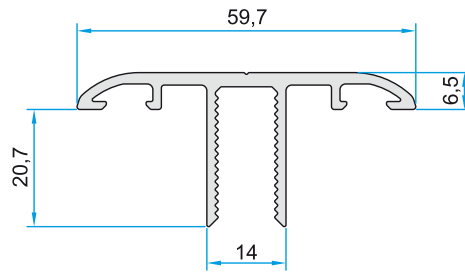

## Advantages of Siena System

---

- Angle Adjustable: from 5 Degrees to 15 Degrees
- Column Profiles with Two Alternatives (145x145 mm & 115x115 mm)
- Front Decor Profiles with Three Alternatives
- LED Light Channel on Carrier Profile
- Steel Reinforcement Possibility for Long Depths in Carrier Profiles and Drainage Profile
- Steel Anchoring to the Ground
- Maximum Leakproofing with Extra Gaskets

Glass (8,76 mm & 6+12+4.4 Insulated Glass Option)

Opaque Polycarbonate

Clear Polycarbonate

**PERGOLA24**

Code: **P-1152**  
2,578 kg/m

Code: **P-1153**  
2,601 kg/m

Code: **P-1155**  
0,664 kg/m

Code: **P-1156**  
0,314 kg/m