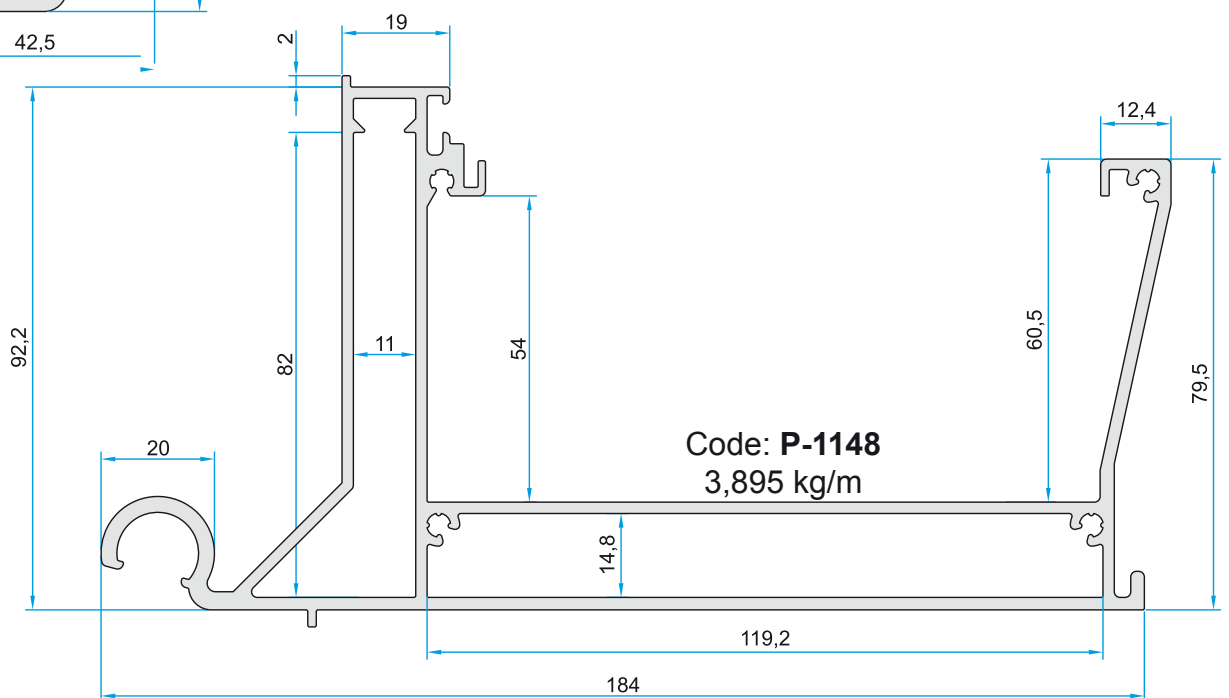

Glass (8,76 mm & 6+12+4.4 Insulated Glass Option)

Opaque Polycarbonate

Clear Polycarbonate

**PERGOLA24**

Code: **P-1152**  
2,578 kg/m

Code: **P-1153**  
2,601 kg/m

Code: **P-1155**  
0,664 kg/m

Code: **P-1156**  
0,314 kg/m