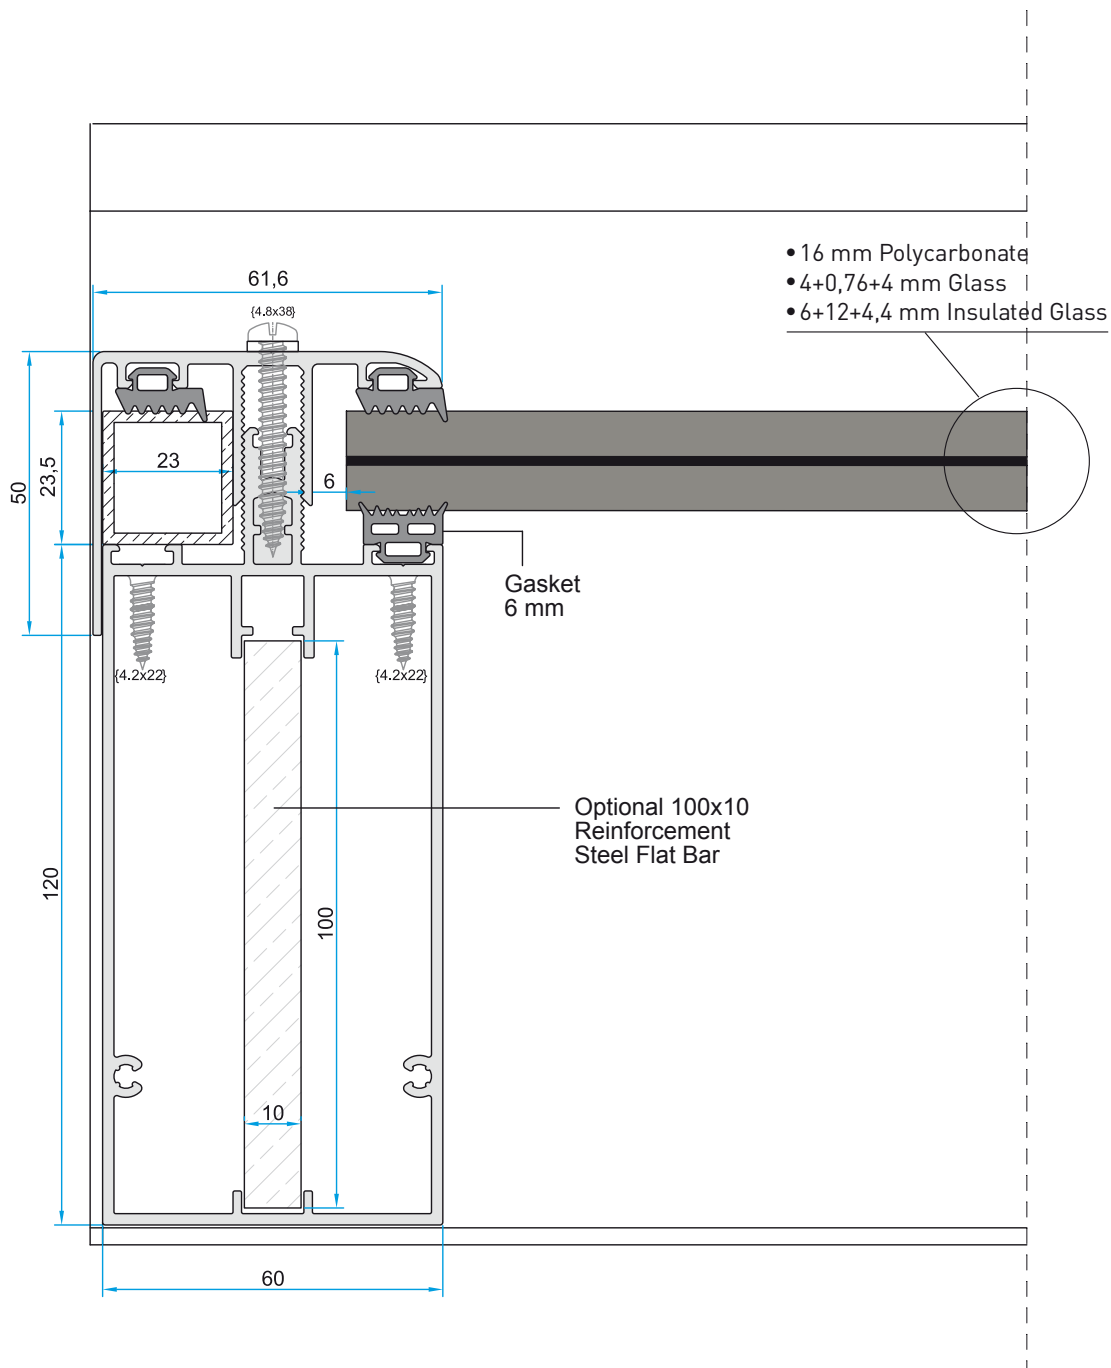

### WALL CONNECTION DETAIL

5° to 15° ANGLED  
SIENA

### GROOVE & DRAIN CHANNEL DETAIL

5° to 15° ANGLED  
SIENA

**ALTERNATIVE - 1**  
GLASS/POLYCARBONATE SIDE FIXING PROFILE  
WITH SCREW CONNECTION AND COVER

5° to 15° ANGLED  
SIENA

**ALTERNATIVE - 2**  
GLASS/POLYCARBONATE SIDE FIXING PROFILE  
WITH SCREW CONNECTION AND COVER

5° to 15° ANGLED  
SIENA

**ALTERNATIVE - 1**  
GLASS/POLYCARBONATE MIDDLE FIXING PROFILE  
DETAIL WITH SCREW AND COVER

5° to 15° ANGLED  
SIENA

**ALTERNATIVE - 2**  
GLASS/POLYCARBONATE MIDDLE FIXING  
PROFILE DETAIL WITH SCREW