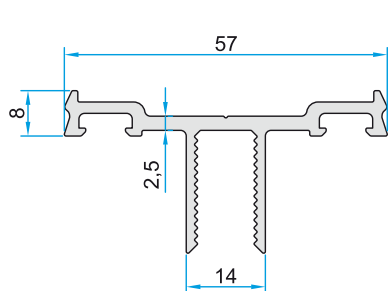

Glass (8,76 mm & 6+12+4.4 Insulated Glass Option)

Opaque Polycarbonate

Clear Polycarbonate

**PERGOLA24**

Code: **P-1152**  
2,578 kg/m

Code: **P-1153**  
2,601 kg/m

Code: **P-1155**  
0,664 kg/m

Code: **P-1156**  
0,314 kg/m