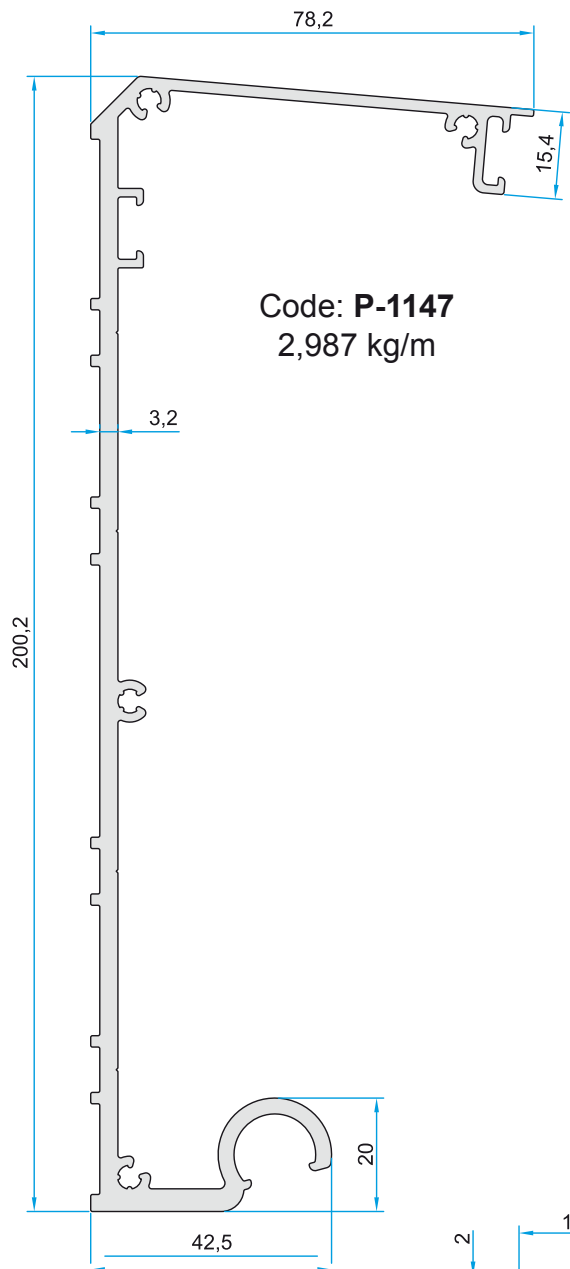

Glass (8,76 mm & 6+12+4.4 Insulated Glass Option)

Opaque Polycarbonate

Clear Polycarbonate

**PERGOLA24**

Code: **P-1152**  
2,578 kg/m

Code: **P-1153**  
2,601 kg/m

Code: **P-1155**  
0,664 kg/m

Code: **P-1156**  
0,314 kg/m

Code: **P-1157**  
0,515 kg/m

Code: **P-1161**  
0,649 kg/m

Code: **P-1162**  
1,695 kg/m

Code: **P-1163**  
1,605 kg/m

Code: **P-1164**  
1,605 kg/m