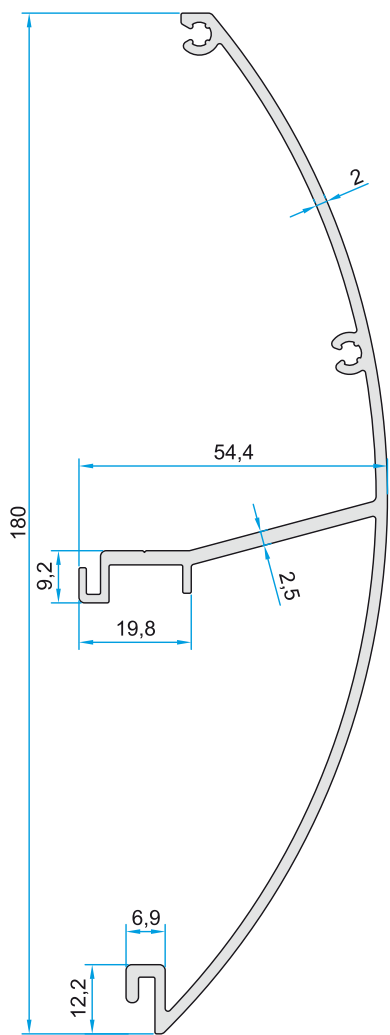

Glass (8,76 mm & 6+12+4.4 Insulated Glass Option)

Opaque Polycarbonate

Clear Polycarbonate

**PERGOLA24**

Code: **P-1152**  
2,578 kg/m

Code: **P-1153**  
2,601 kg/m

Code: **P-1155**  
0,664 kg/m

Code: **P-1156**  
0,314 kg/m

Code: **P-1157**  
0,515 kg/m

Code: **P-1161**  
0,649 kg/m

Code: **P-1162**  
1,695 kg/m

Code: **P-1163**  
1,605 kg/m

Code: **P-1164**  
1,605 kg/m

### WALL CONNECTION DETAIL

5° to 15° ANGLED  
SIENA

### GROOVE & DRAIN CHANNEL DETAIL

5° to 15° ANGLED  
SIENA

**ALTERNATIVE - 1**  
GLASS/POLYCARBONATE SIDE FIXING PROFILE  
WITH SCREW CONNECTION AND COVER

5° to 15° ANGLED  
SIENA

**ALTERNATIVE - 2**  
GLASS/POLYCARBONATE SIDE FIXING PROFILE  
WITH SCREW CONNECTION AND COVER