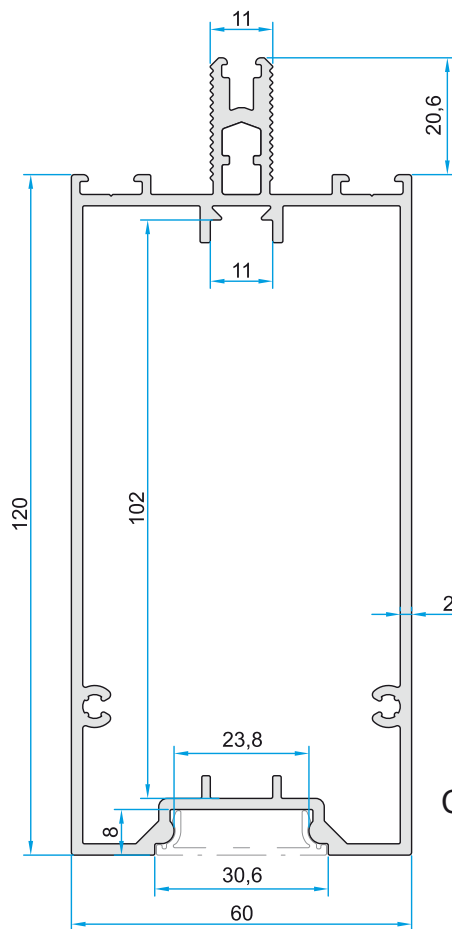

Glass (8,76 mm & 6+12+4.4 Insulated Glass Option)

Opaque Polycarbonate

Clear Polycarbonate

**PERGOLA24**

Code: **P-1152**  
2,578 kg/m

Code: **P-1153**  
2,601 kg/m

Code: **P-1155**  
0,664 kg/m

Code: **P-1156**  
0,314 kg/m