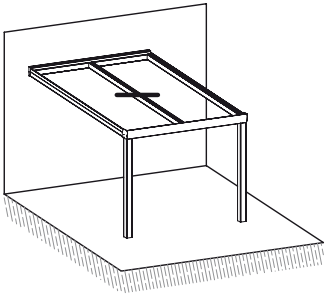

5° to 15° ANGLED
SIENA