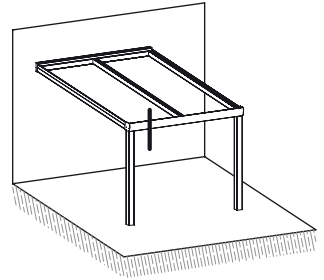

5° to 15° ANGLED  
SIENA

**ALTERNATIVE - 3**  
CARRIER PROFILE WITH LED CHANNEL

**ALTERNATIVE - 1**

**145 X 145 mm VERTICAL CARRIER COLUMN DETAIL**

**ALTERNATIVE - 2**

**115 X 115 mm VERTICAL CARRIER COLUMN DETAIL**

5° to 15° ANGLED  
SIENA

**FRONT DECOR PROFILE ALTERNATIVE - 1**  
WAVY MODEL

5° to 15° ANGLED  
SIENA

**FRONT DECOR PROFILE ALTERNATIVE - 2**  
ANGLED MODEL

5° to 15° ANGLED  
SIENA

**FRONT DECOR PROFILE ALTERNATIVE - 3**  
**CURVED MODEL**