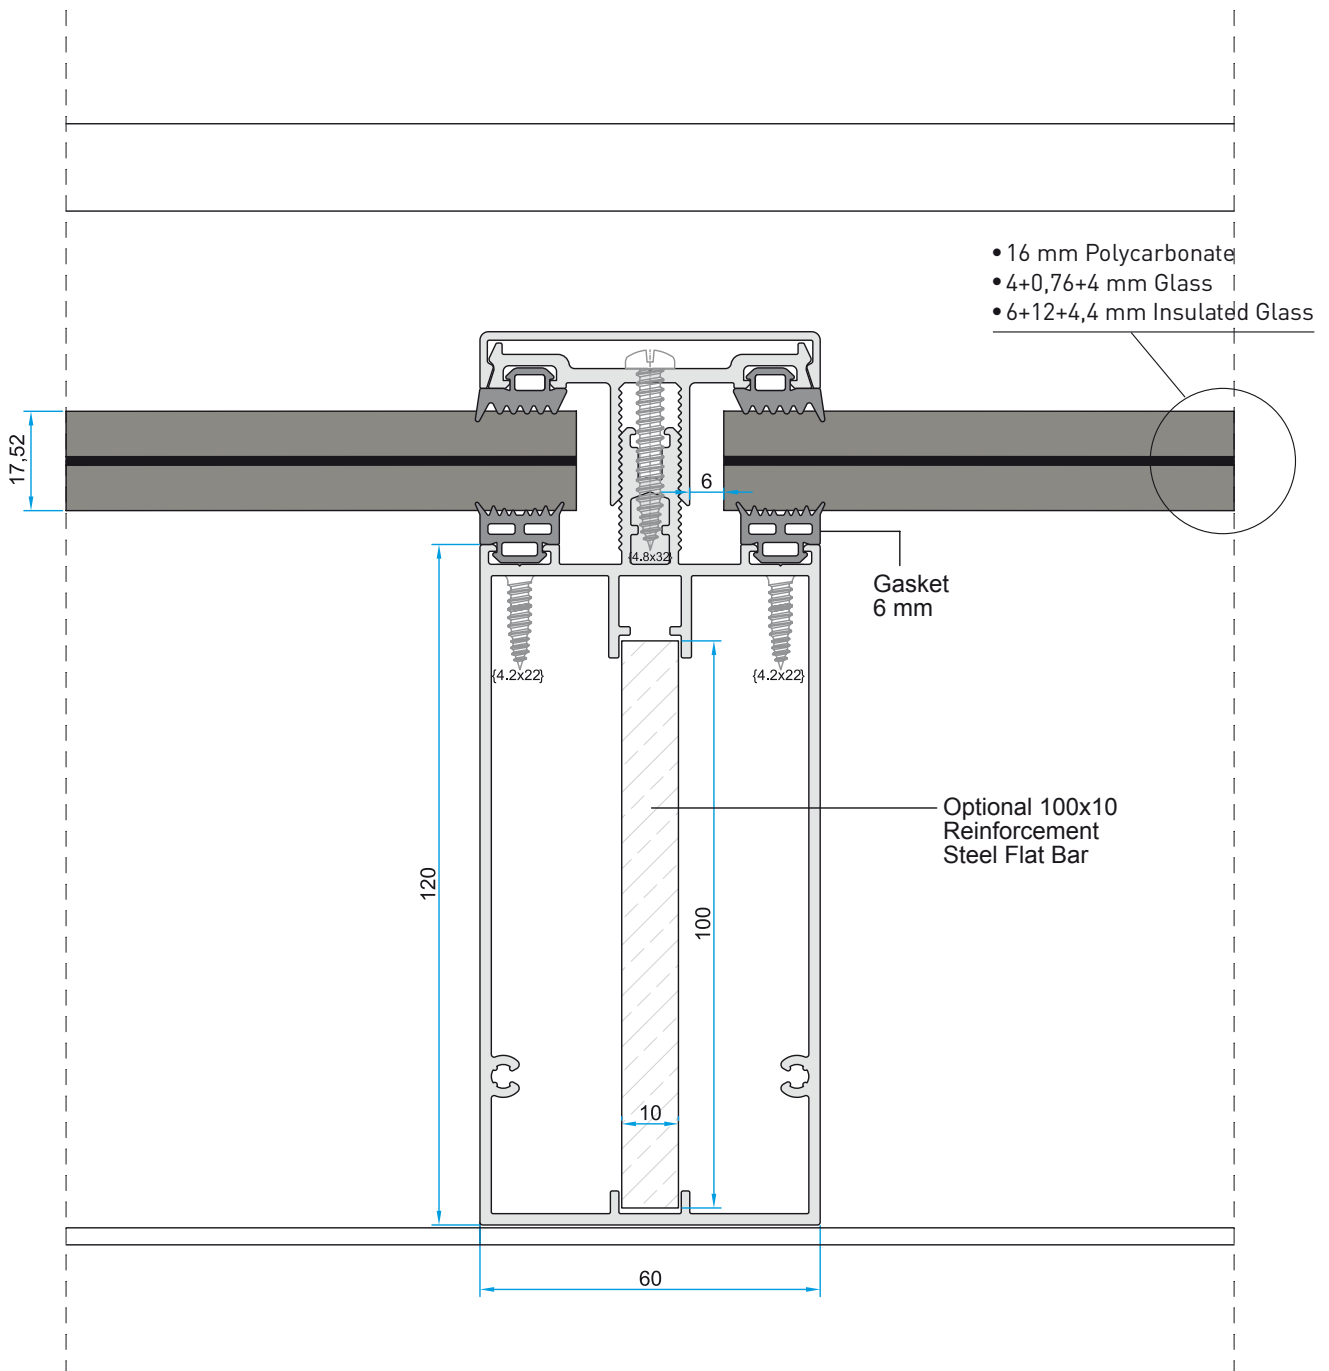

### WALL CONNECTION DETAIL

5° to 15° ANGLED  
SIENA

### GROOVE & DRAIN CHANNEL DETAIL

5° to 15° ANGLED  
SIENA

**ALTERNATIVE - 1**  
GLASS/POLYCARBONATE SIDE FIXING PROFILE  
WITH SCREW CONNECTION AND COVER

5° to 15° ANGLED  
SIENA

**ALTERNATIVE - 2**  
GLASS/POLYCARBONATE SIDE FIXING PROFILE  
WITH SCREW CONNECTION AND COVER

5° to 15° ANGLED  
SIENA

**ALTERNATIVE - 1**  
GLASS/POLYCARBONATE MIDDLE FIXING PROFILE  
DETAIL WITH SCREW AND COVER

5° to 15° ANGLED  
SIENA

**ALTERNATIVE - 2**  
GLASS/POLYCARBONATE MIDDLE FIXING  
PROFILE DETAIL WITH SCREW