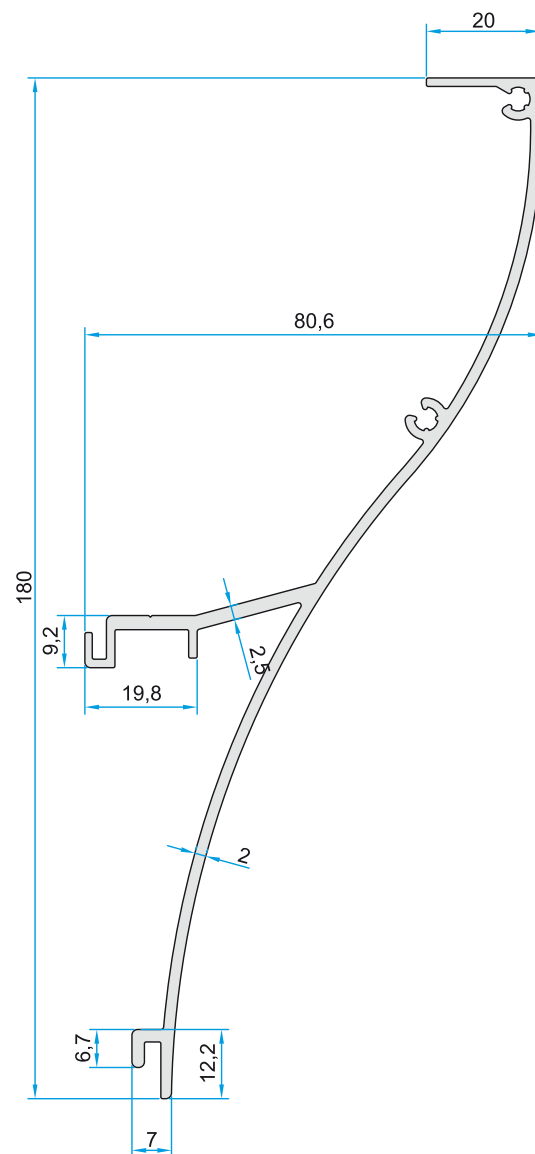

Glass (8,76 mm & 6+12+4.4 Insulated Glass Option)

Opaque Polycarbonate

Clear Polycarbonate

**PERGOLA24**

Code: **P-1152**  
2,578 kg/m

Code: **P-1153**  
2,601 kg/m

Code: **P-1155**  
0,664 kg/m

Code: **P-1156**  
0,314 kg/m

Code: **P-1157**  
0,515 kg/m

Code: **P-1161**  
0,649 kg/m

Code: **P-1162**  
1,695 kg/m

Code: **P-1163**  
1,605 kg/m

Code: **P-1164**  
1,605 kg/m

### WALL CONNECTION DETAIL

5° to 15° ANGLED  
SIENA

### GROOVE & DRAIN CHANNEL DETAIL

5° to 15° ANGLED  
SIENA

**ALTERNATIVE - 1**  
GLASS/POLYCARBONATE SIDE FIXING PROFILE  
WITH SCREW CONNECTION AND COVER

5° to 15° ANGLED  
SIENA

**ALTERNATIVE - 2**  
GLASS/POLYCARBONATE SIDE FIXING PROFILE  
WITH SCREW CONNECTION AND COVER