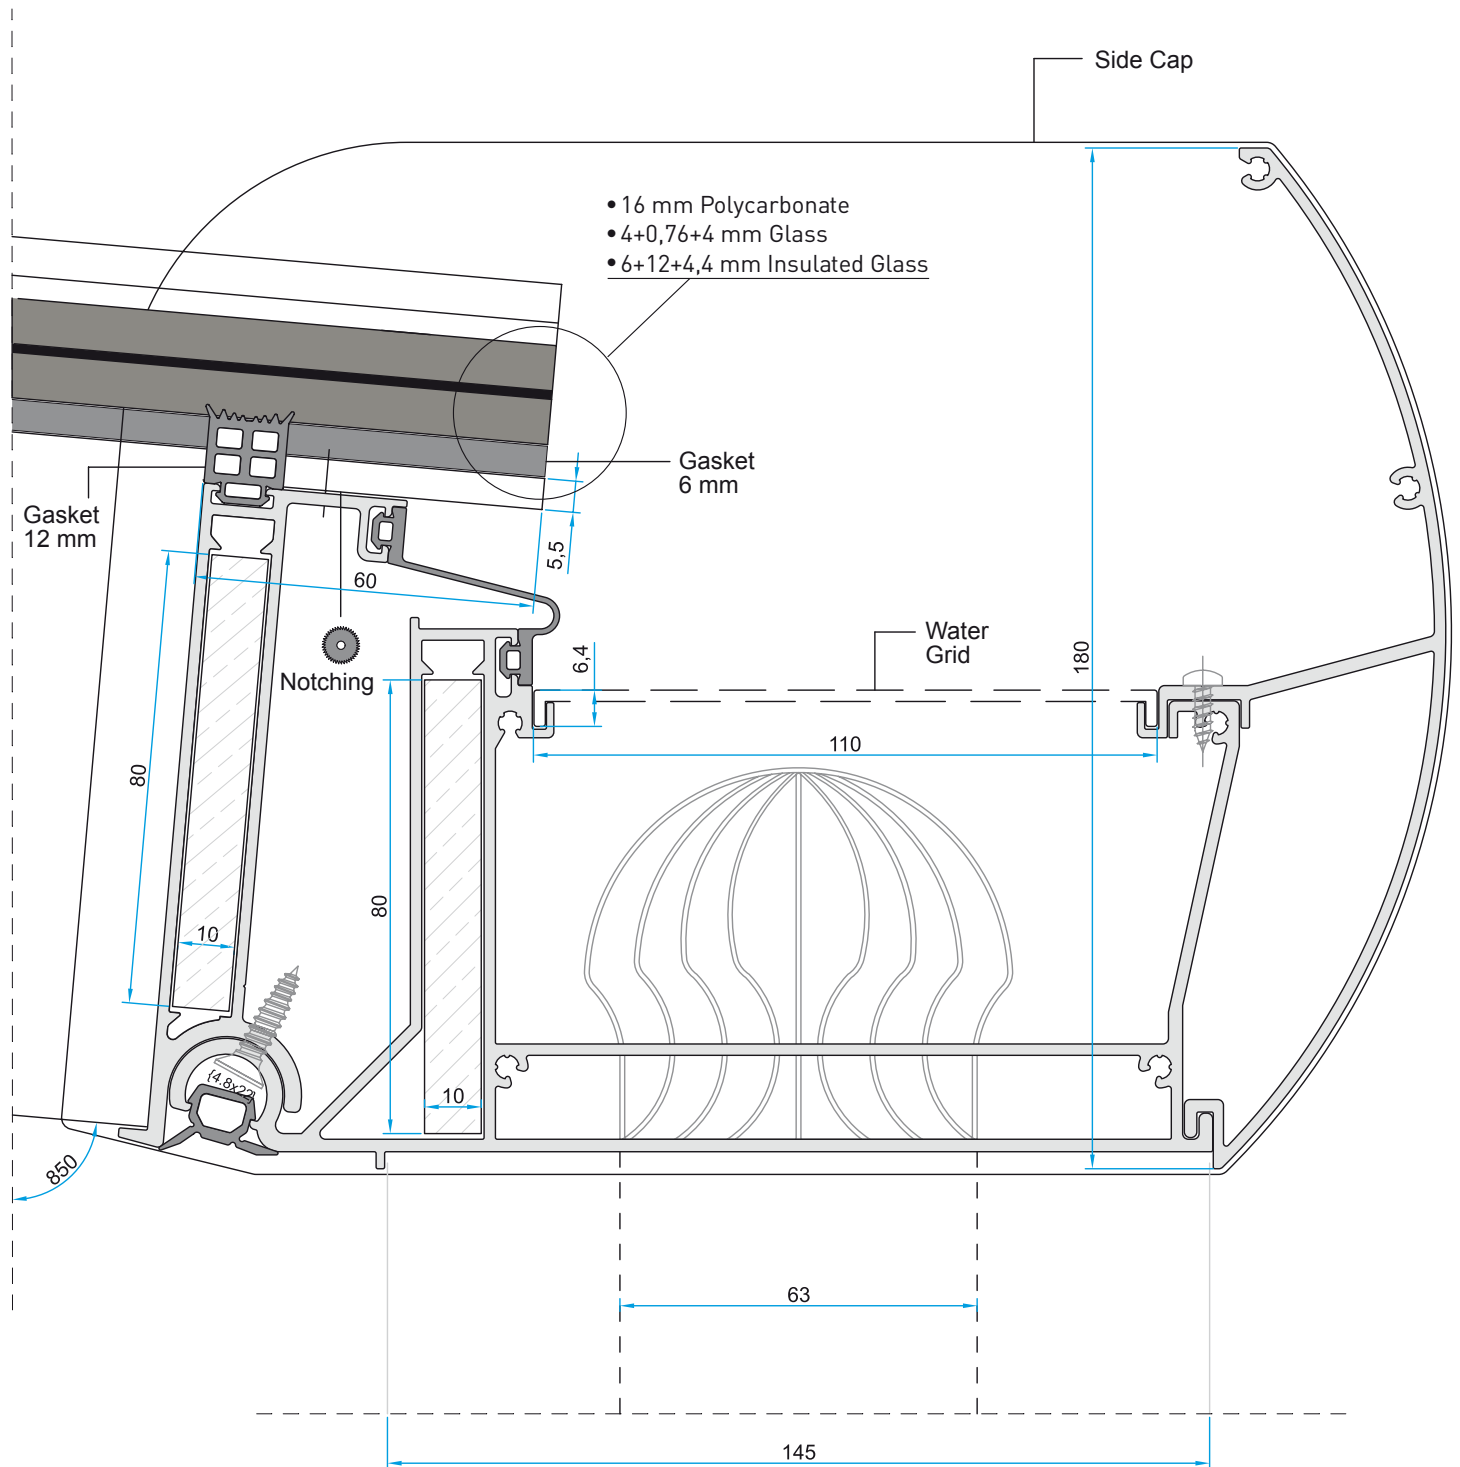

5° to 15° ANGLED  
SIENA

### WALL CONNECTION DETAIL

5° to 15° ANGLED  
SIENA

### GROOVE & DRAIN CHANNEL DETAIL

5° to 15° ANGLED  
SIENA

**ALTERNATIVE - 1**  
GLASS/POLYCARBONATE SIDE FIXING PROFILE  
WITH SCREW CONNECTION AND COVER

5° to 15° ANGLED  
SIENA

**ALTERNATIVE - 2**  
GLASS/POLYCARBONATE SIDE FIXING PROFILE  
WITH SCREW CONNECTION AND COVER

5° to 15° ANGLED  
SIENA

**ALTERNATIVE - 1**  
GLASS/POLYCARBONATE MIDDLE FIXING PROFILE  
DETAIL WITH SCREW AND COVER

5° to 15° ANGLED  
SIENA

**ALTERNATIVE - 2**  
GLASS/POLYCARBONATE MIDDLE FIXING  
PROFILE DETAIL WITH SCREW