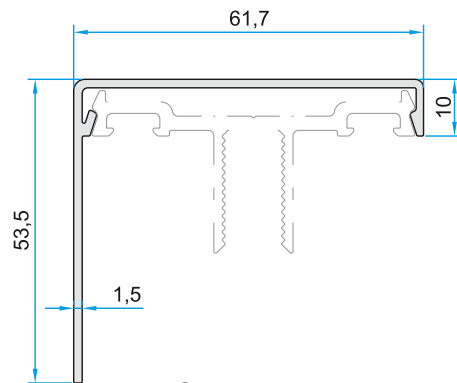

## Advantages of Siena System

---

- Angle Adjustable: from 5 Degrees to 15 Degrees
- Column Profiles with Two Alternatives (145x145 mm & 115x115 mm)
- Front Decor Profiles with Three Alternatives
- LED Light Channel on Carrier Profile
- Steel Reinforcement Possibility for Long Depths in Carrier Profiles and Drainage Profile
- Steel Anchoring to the Ground
- Maximum Leakproofing with Extra Gaskets

Glass (8,76 mm & 6+12+4.4 Insulated Glass Option)

Opaque Polycarbonate

Clear Polycarbonate

**PERGOLA24**

Code: **P-1152**  
2,578 kg/m

Code: **P-1153**  
2,601 kg/m

Code: **P-1155**  
0,664 kg/m

Code: **P-1156**  
0,314 kg/m