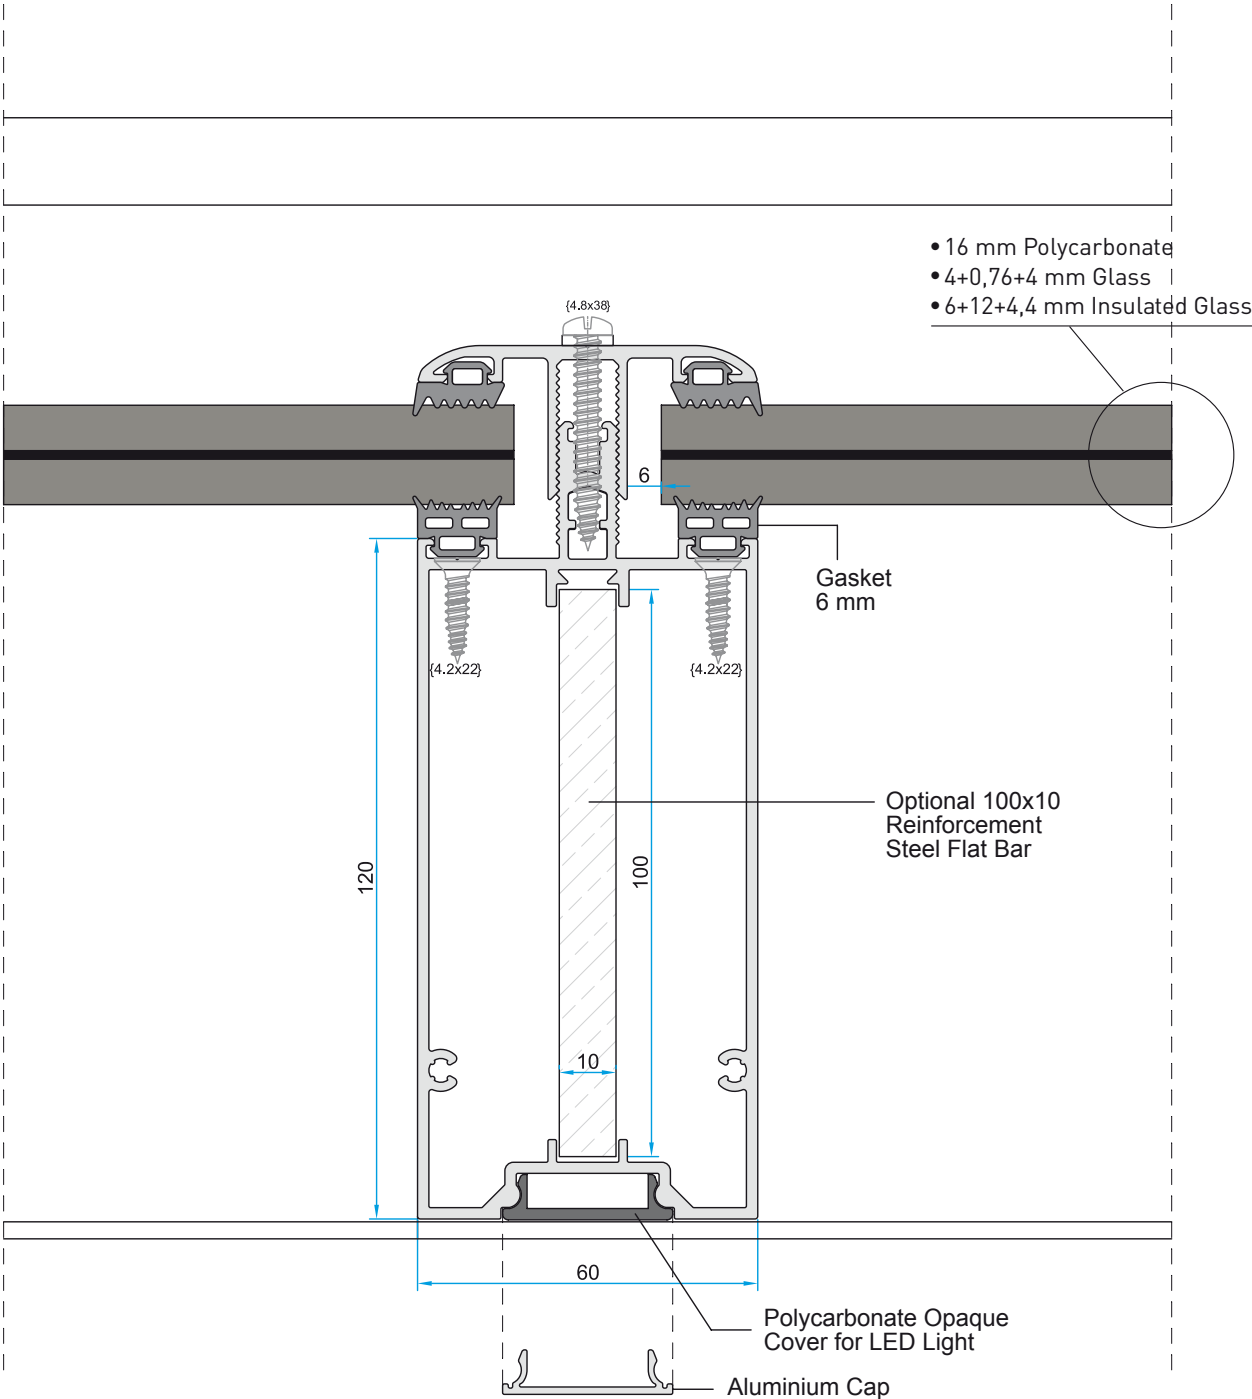

### WALL CONNECTION DETAIL

5° to 15° ANGLED  
SIENA

### GROOVE & DRAIN CHANNEL DETAIL

5° to 15° ANGLED  
SIENA

**ALTERNATIVE - 1**  
GLASS/POLYCARBONATE SIDE FIXING PROFILE  
WITH SCREW CONNECTION AND COVER

5° to 15° ANGLED  
SIENA

**ALTERNATIVE - 2**  
GLASS/POLYCARBONATE SIDE FIXING PROFILE  
WITH SCREW CONNECTION AND COVER

5° to 15° ANGLED  
SIENA

**ALTERNATIVE - 1**  
GLASS/POLYCARBONATE MIDDLE FIXING PROFILE  
DETAIL WITH SCREW AND COVER

5° to 15° ANGLED  
SIENA

**ALTERNATIVE - 2**  
GLASS/POLYCARBONATE MIDDLE FIXING  
PROFILE DETAIL WITH SCREW

5° to 15° ANGLED  
SIENA

**ALTERNATIVE - 3**  
CARRIER PROFILE WITH LED CHANNEL

**ALTERNATIVE - 1**

**145 X 145 mm VERTICAL CARRIER COLUMN DETAIL**

**ALTERNATIVE - 2**

**115 X 115 mm VERTICAL CARRIER COLUMN DETAIL**