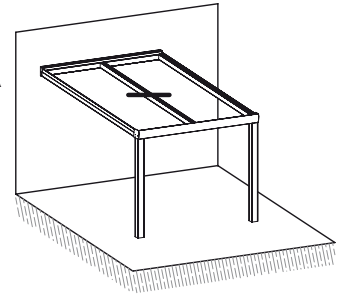

5° to 15° ANGLED
SIENA