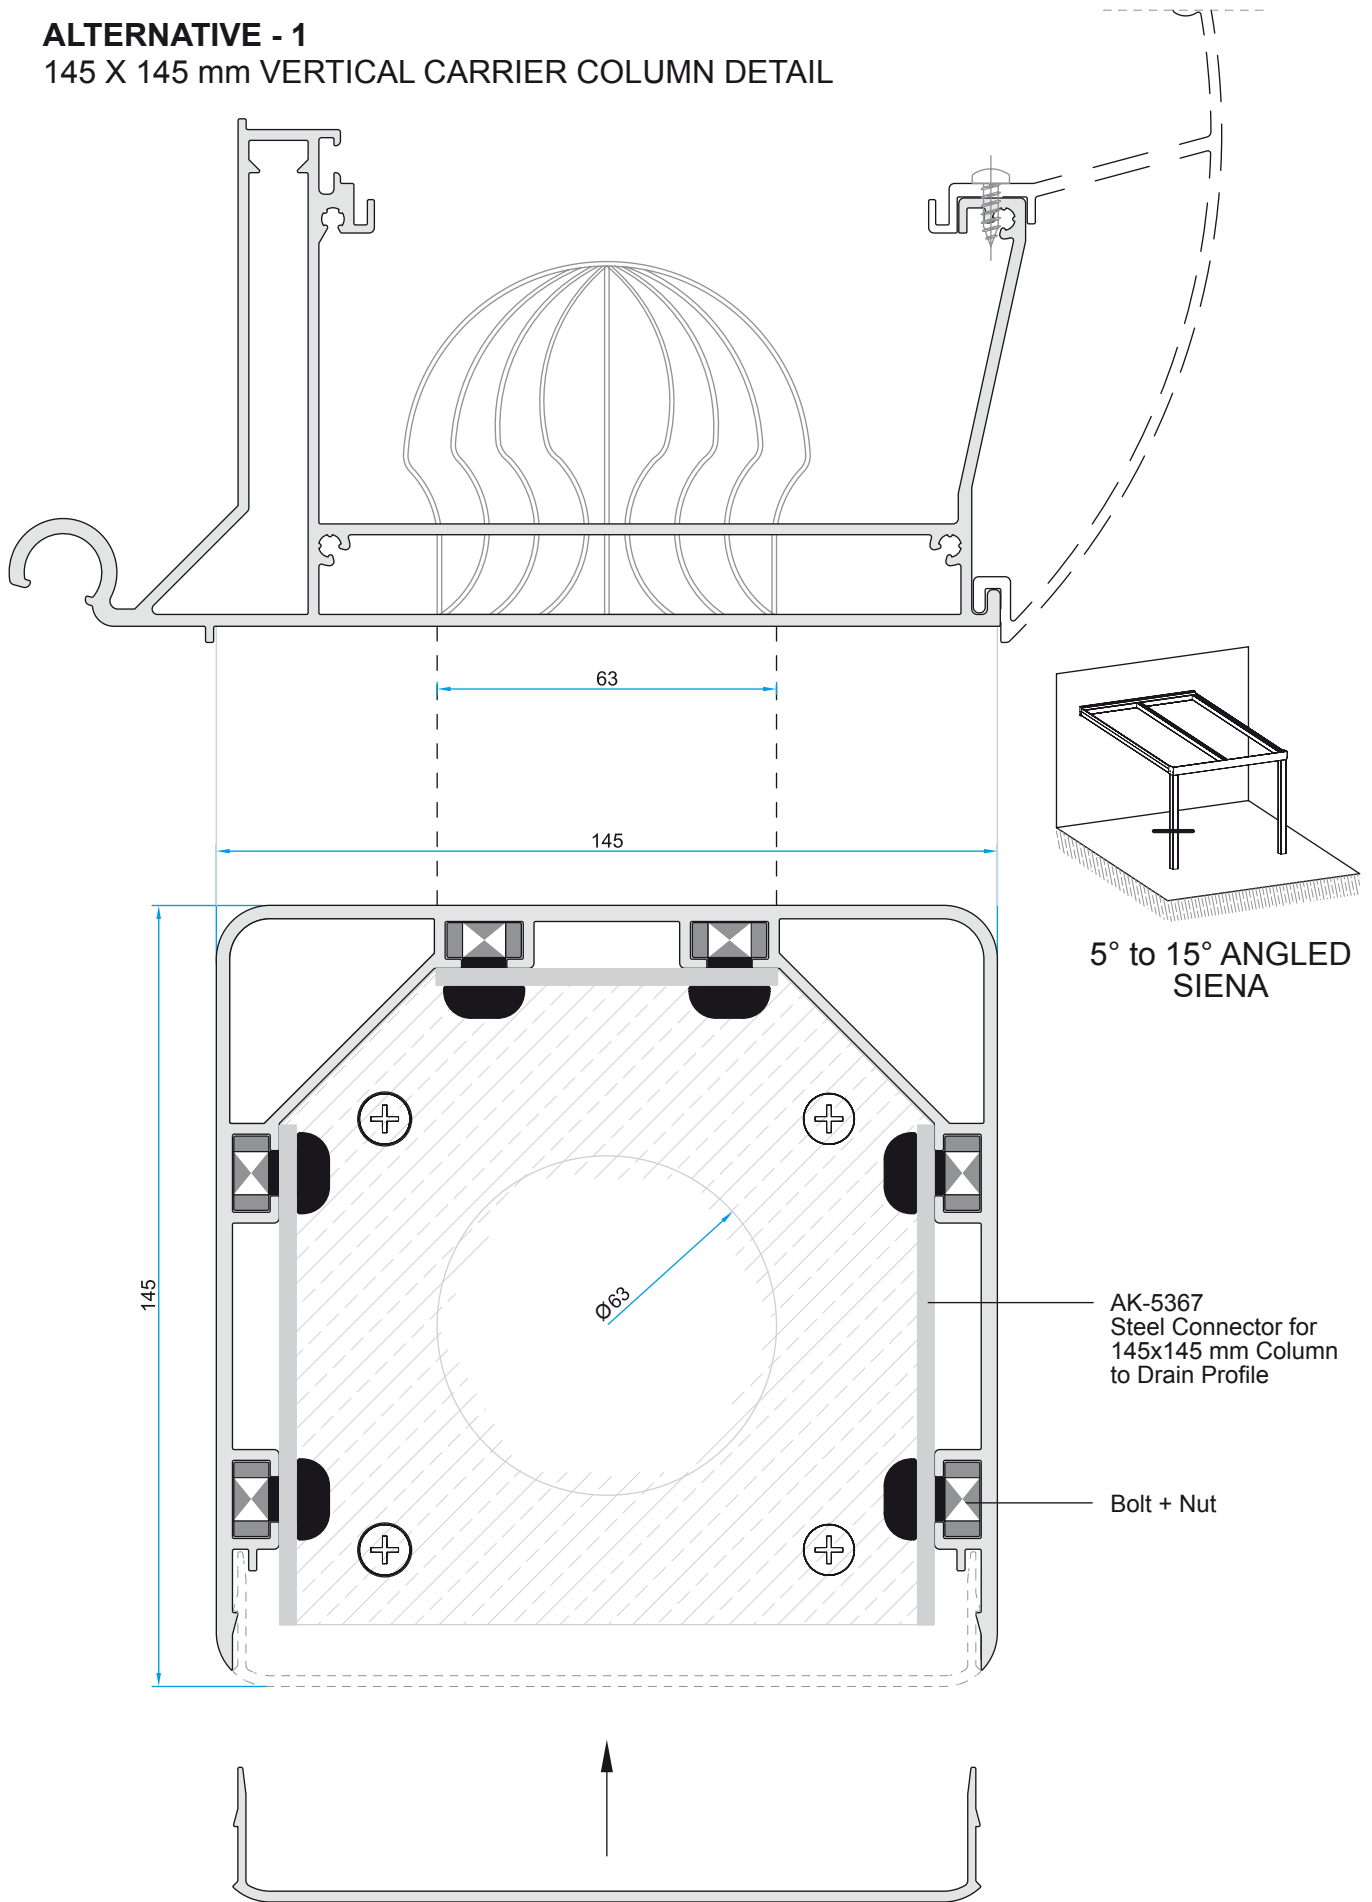

### WALL CONNECTION DETAIL

5° to 15° ANGLED  
SIENA

### GROOVE & DRAIN CHANNEL DETAIL

5° to 15° ANGLED  
SIENA

**ALTERNATIVE - 1**  
GLASS/POLYCARBONATE SIDE FIXING PROFILE  
WITH SCREW CONNECTION AND COVER

5° to 15° ANGLED  
SIENA

**ALTERNATIVE - 2**  
GLASS/POLYCARBONATE SIDE FIXING PROFILE  
WITH SCREW CONNECTION AND COVER

5° to 15° ANGLED  
SIENA

**ALTERNATIVE - 1**  
GLASS/POLYCARBONATE MIDDLE FIXING PROFILE  
DETAIL WITH SCREW AND COVER

5° to 15° ANGLED  
SIENA

**ALTERNATIVE - 2**  
GLASS/POLYCARBONATE MIDDLE FIXING  
PROFILE DETAIL WITH SCREW

5° to 15° ANGLED  
SIENA

**ALTERNATIVE - 3**  
CARRIER PROFILE WITH LED CHANNEL

**ALTERNATIVE - 1**

**145 X 145 mm VERTICAL CARRIER COLUMN DETAIL**

**ALTERNATIVE - 2**

**115 X 115 mm VERTICAL CARRIER COLUMN DETAIL**