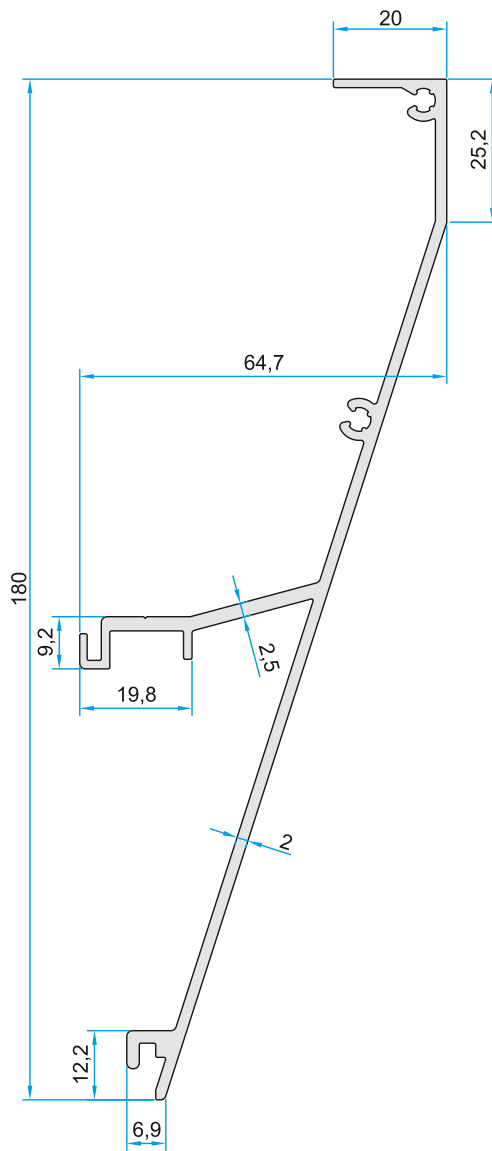

Glass (8,76 mm & 6+12+4.4 Insulated Glass Option)

Opaque Polycarbonate

Clear Polycarbonate

**PERGOLA24**

Code: **P-1152**  
2,578 kg/m

Code: **P-1153**  
2,601 kg/m

Code: **P-1155**  
0,664 kg/m

Code: **P-1156**  
0,314 kg/m

Code: **P-1157**  
0,515 kg/m

Code: **P-1161**  
0,649 kg/m

Code: **P-1162**  
1,695 kg/m

Code: **P-1163**  
1,605 kg/m

Code: **P-1164**  
1,605 kg/m

### WALL CONNECTION DETAIL

5° to 15° ANGLED  
SIENA

### GROOVE & DRAIN CHANNEL DETAIL

5° to 15° ANGLED  
SIENA

**ALTERNATIVE - 1**  
GLASS/POLYCARBONATE SIDE FIXING PROFILE  
WITH SCREW CONNECTION AND COVER

5° to 15° ANGLED  
SIENA

**ALTERNATIVE - 2**  
GLASS/POLYCARBONATE SIDE FIXING PROFILE  
WITH SCREW CONNECTION AND COVER