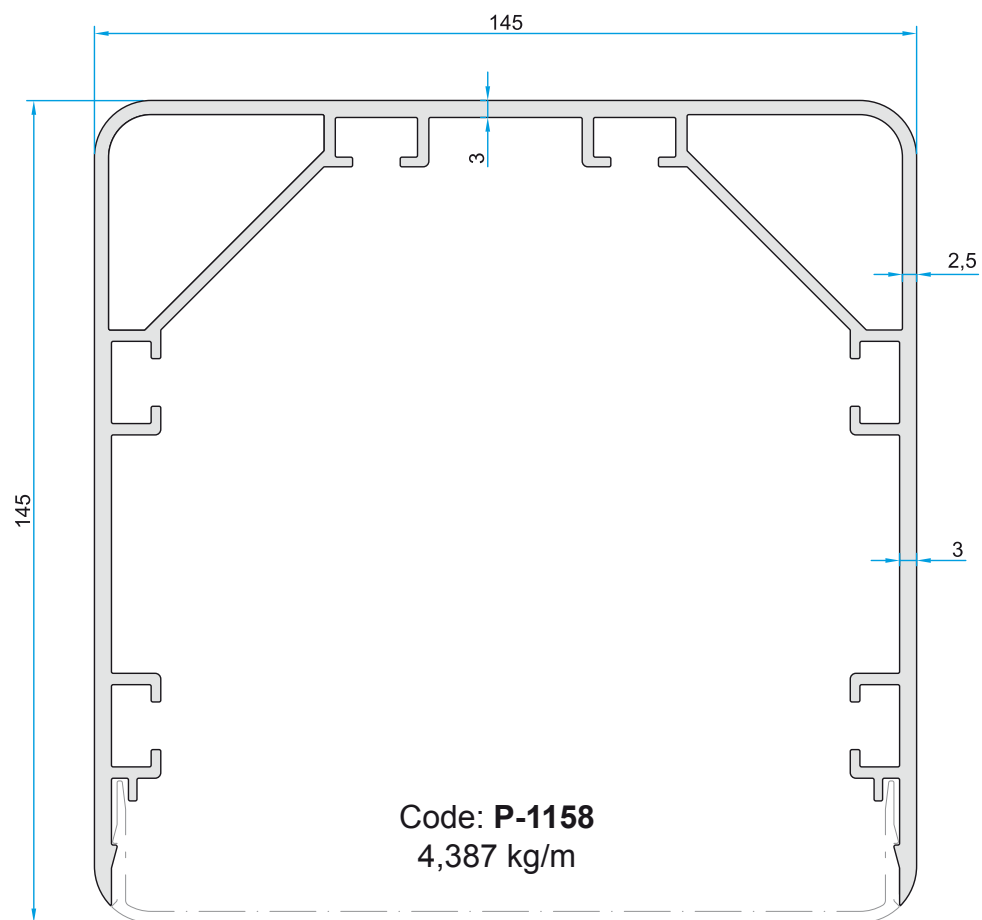

Code: **P-1155**
0,664 kg/m

Code: **P-1156**
0,314 kg/m

Code: **P-1157**
0,515 kg/m