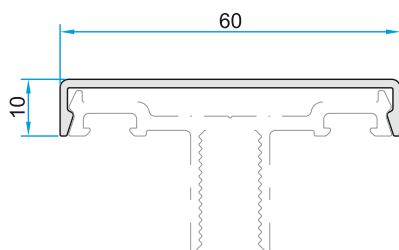

## Advantages of Siena System

---

- Angle Adjustable: from 5 Degrees to 15 Degrees
- Column Profiles with Two Alternatives (145x145 mm & 115x115 mm)
- Front Decor Profiles with Three Alternatives
- LED Light Channel on Carrier Profile
- Steel Reinforcement Possibility for Long Depths in Carrier Profiles and Drainage Profile
- Steel Anchoring to the Ground
- Maximum Leakproofing with Extra Gaskets

Glass (8,76 mm & 6+12+4.4 Insulated Glass Option)

Opaque Polycarbonate

Clear Polycarbonate

**PERGOLA24**

Code: **P-1152**  
2,578 kg/m

Code: **P-1153**  
2,601 kg/m

Code: **P-1155**  
0,664 kg/m

Code: **P-1156**  
0,314 kg/m