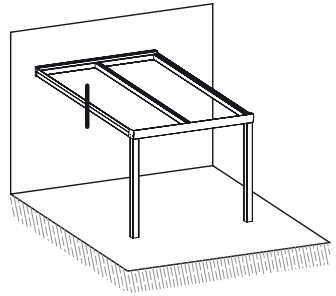

### WALL CONNECTION DETAIL

5° to 15° ANGLED  
SIENA

### GROOVE & DRAIN CHANNEL DETAIL

5° to 15° ANGLED  
SIENA

**ALTERNATIVE - 1**  
GLASS/POLYCARBONATE SIDE FIXING PROFILE  
WITH SCREW CONNECTION AND COVER

5° to 15° ANGLED  
SIENA

**ALTERNATIVE - 2**  
GLASS/POLYCARBONATE SIDE FIXING PROFILE  
WITH SCREW CONNECTION AND COVER