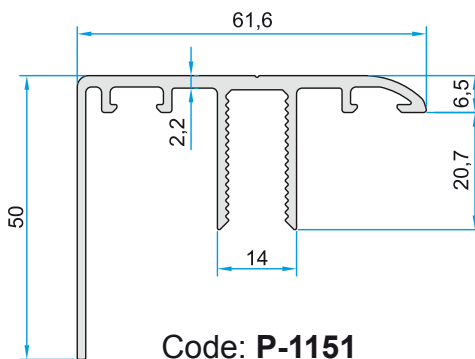

Glass (8,76 mm & 6+12+4.4 Insulated Glass Option)

Opaque Polycarbonate

Clear Polycarbonate

**PERGOLA24**

Code: **P-1152**  
2,578 kg/m

Code: **P-1153**  
2,601 kg/m

Code: **P-1155**  
0,664 kg/m

Code: **P-1156**  
0,314 kg/m