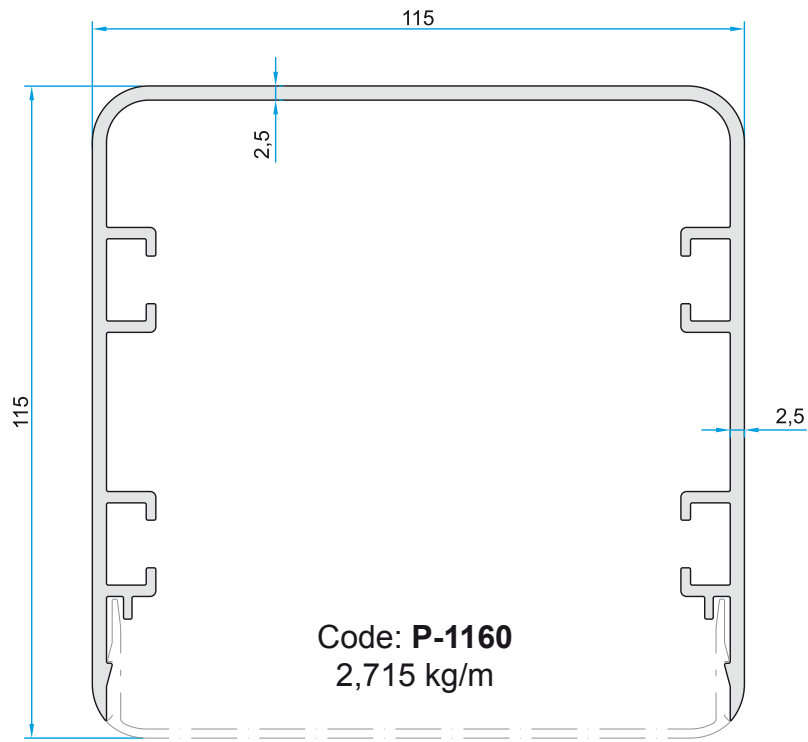

Code: **P-1161**
0,649 kg/m