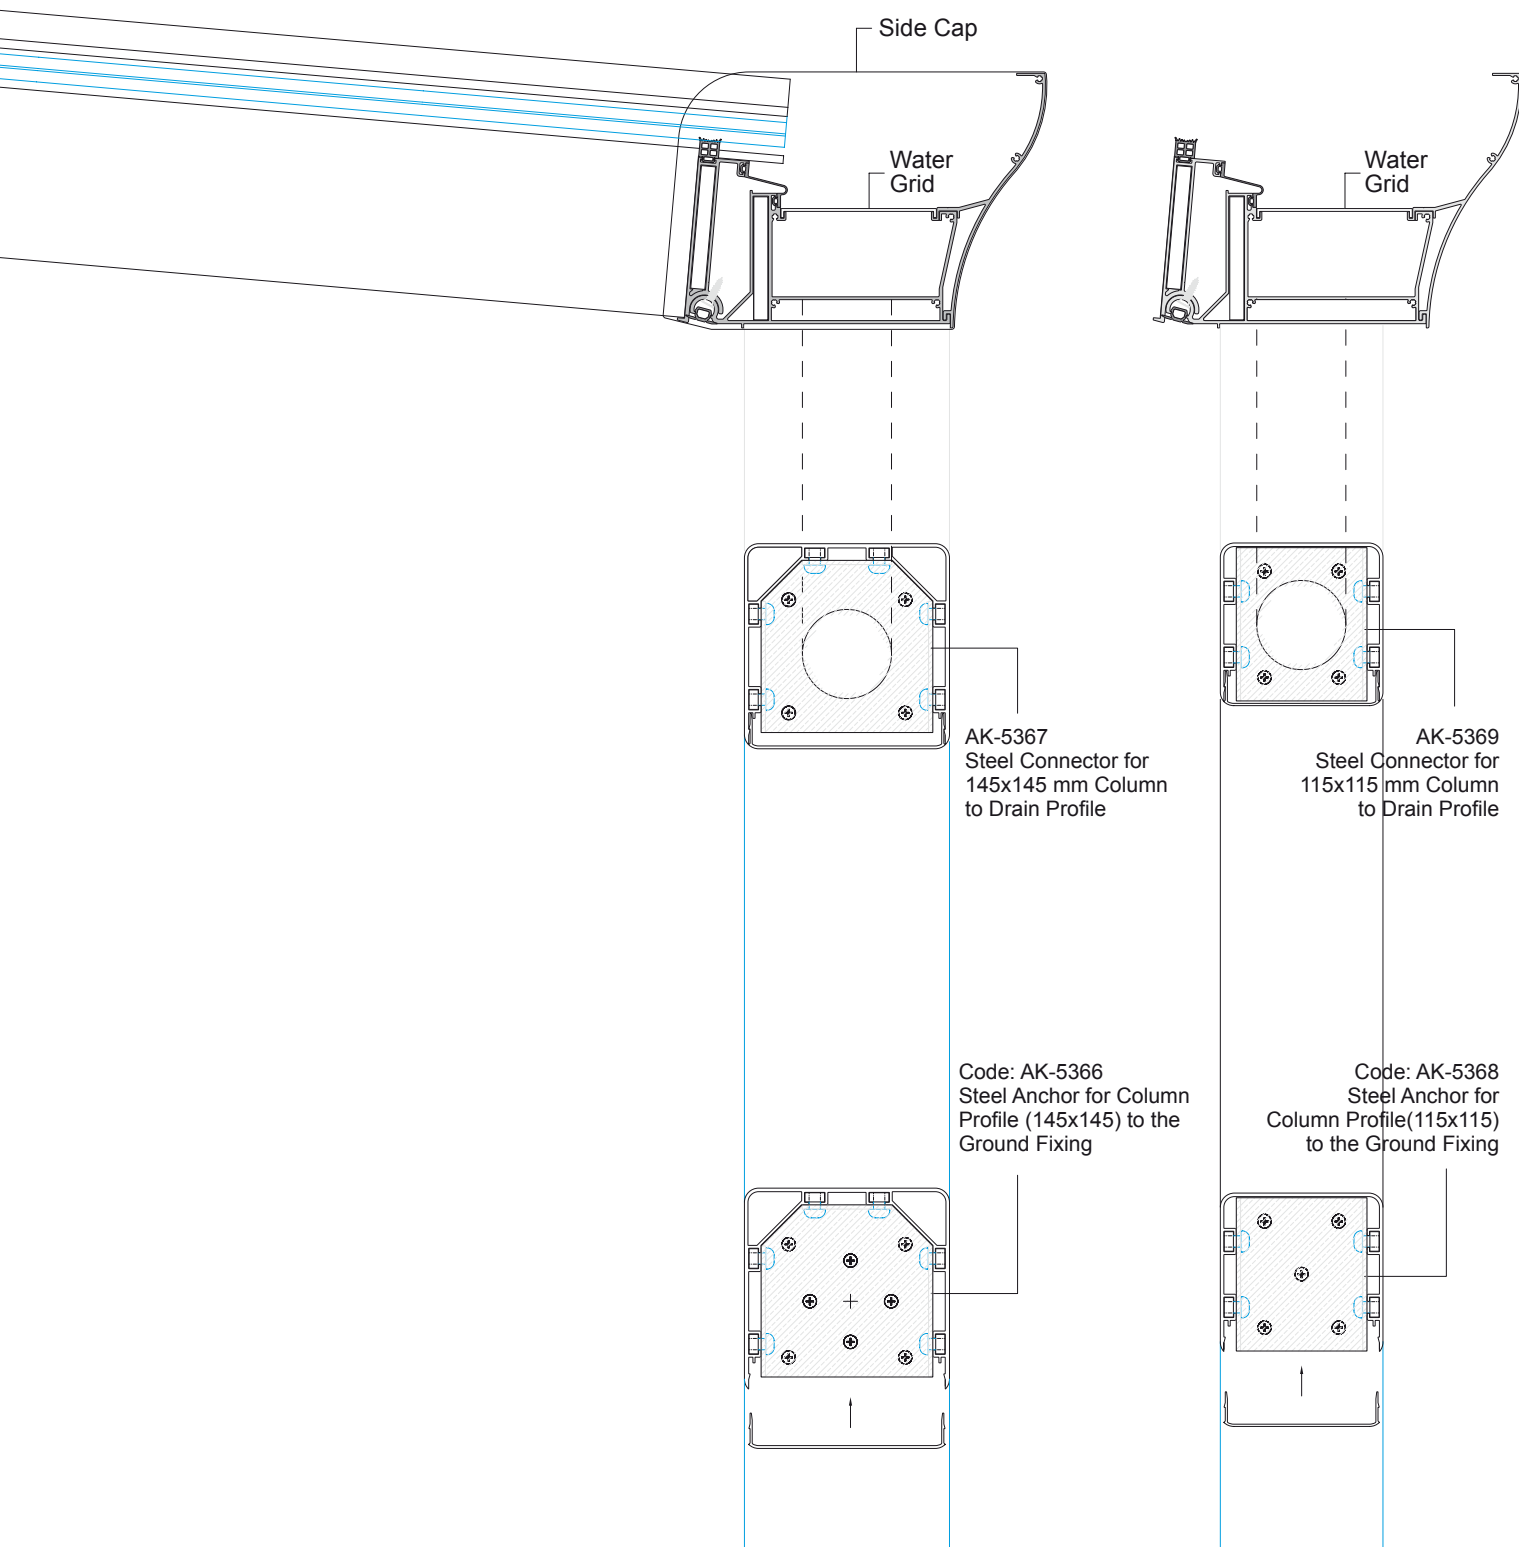

### GROOVE & DRAIN CHANNEL DETAIL

5° to 15° ANGLED  
SIENA

**ALTERNATIVE - 1**  
GLASS/POLYCARBONATE SIDE FIXING PROFILE  
WITH SCREW CONNECTION AND COVER

5° to 15° ANGLED  
SIENA

**ALTERNATIVE - 2**  
GLASS/POLYCARBONATE SIDE FIXING PROFILE  
WITH SCREW CONNECTION AND COVER

5° to 15° ANGLED  
SIENA

**ALTERNATIVE - 1**  
GLASS/POLYCARBONATE MIDDLE FIXING PROFILE  
DETAIL WITH SCREW AND COVER

5° to 15° ANGLED  
SIENA

**ALTERNATIVE - 2**  
GLASS/POLYCARBONATE MIDDLE FIXING  
PROFILE DETAIL WITH SCREW

5° to 15° ANGLED  
SIENA

**ALTERNATIVE - 3**  
CARRIER PROFILE WITH LED CHANNEL

**ALTERNATIVE - 1**

**145 X 145 mm VERTICAL CARRIER COLUMN DETAIL**

**ALTERNATIVE - 2**

**115 X 115 mm VERTICAL CARRIER COLUMN DETAIL**

5° to 15° ANGLED  
SIENA

**FRONT DECOR PROFILE ALTERNATIVE - 1**  
WAVY MODEL

5° to 15° ANGLED  
SIENA

**FRONT DECOR PROFILE ALTERNATIVE - 2**  
ANGLED MODEL

5° to 15° ANGLED  
SIENA

**FRONT DECOR PROFILE ALTERNATIVE - 3**  
**CURVED MODEL**