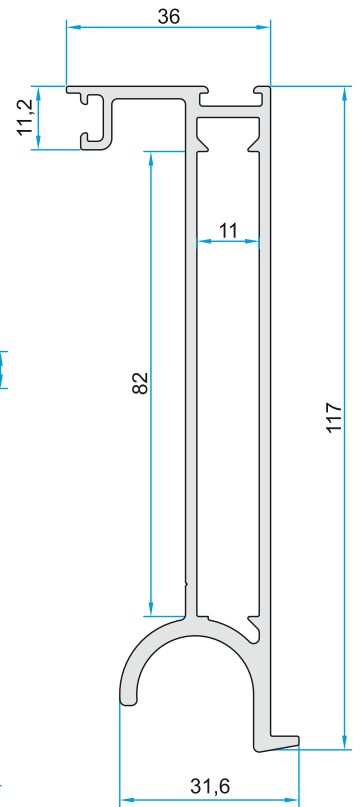

Glass (8,76 mm & 6+12+4.4 Insulated Glass Option)

Opaque Polycarbonate

Clear Polycarbonate

**PERGOLA24**

Code: **P-1152**  
2,578 kg/m

Code: **P-1153**  
2,601 kg/m

Code: **P-1155**  
0,664 kg/m

Code: **P-1156**  
0,314 kg/m

Code: **P-1157**  
0,515 kg/m

Code: **P-1161**  
0,649 kg/m

Code: **P-1162**  
1,695 kg/m

Code: **P-1163**  
1,605 kg/m

Code: **P-1164**  
1,605 kg/m

## ACCESSORIES

	CODE	DESCRIPTION	QUANTITY IN PACKAGE
	AK-5362	Side Cap for Wall Connection Profile	
	AK-5363	Side Cap For Wavy Model Front Decor Profile	
	AK-5364	Side Cap For Angled Model Front Decor Profile	
	AK-5365	Side Cap for Curved Front Decor Profile	
	AK-5367	Steel Connector for 145x145 Column to Drain Profile	
	AK-5366	Steel Anchor for Column Profile (145x145) to the Ground Fixing	
	AK-5369	Steel Connector for 115x115 Column to Drain Profile	
	AK-5368	Steel Anchor for Column Profile (115x115) to the Ground Fixing	
	AK-5372	Polycarbonate Cover for LED Channel (6m)	

### WALL CONNECTION DETAIL

5° to 15° ANGLED  
SIENA