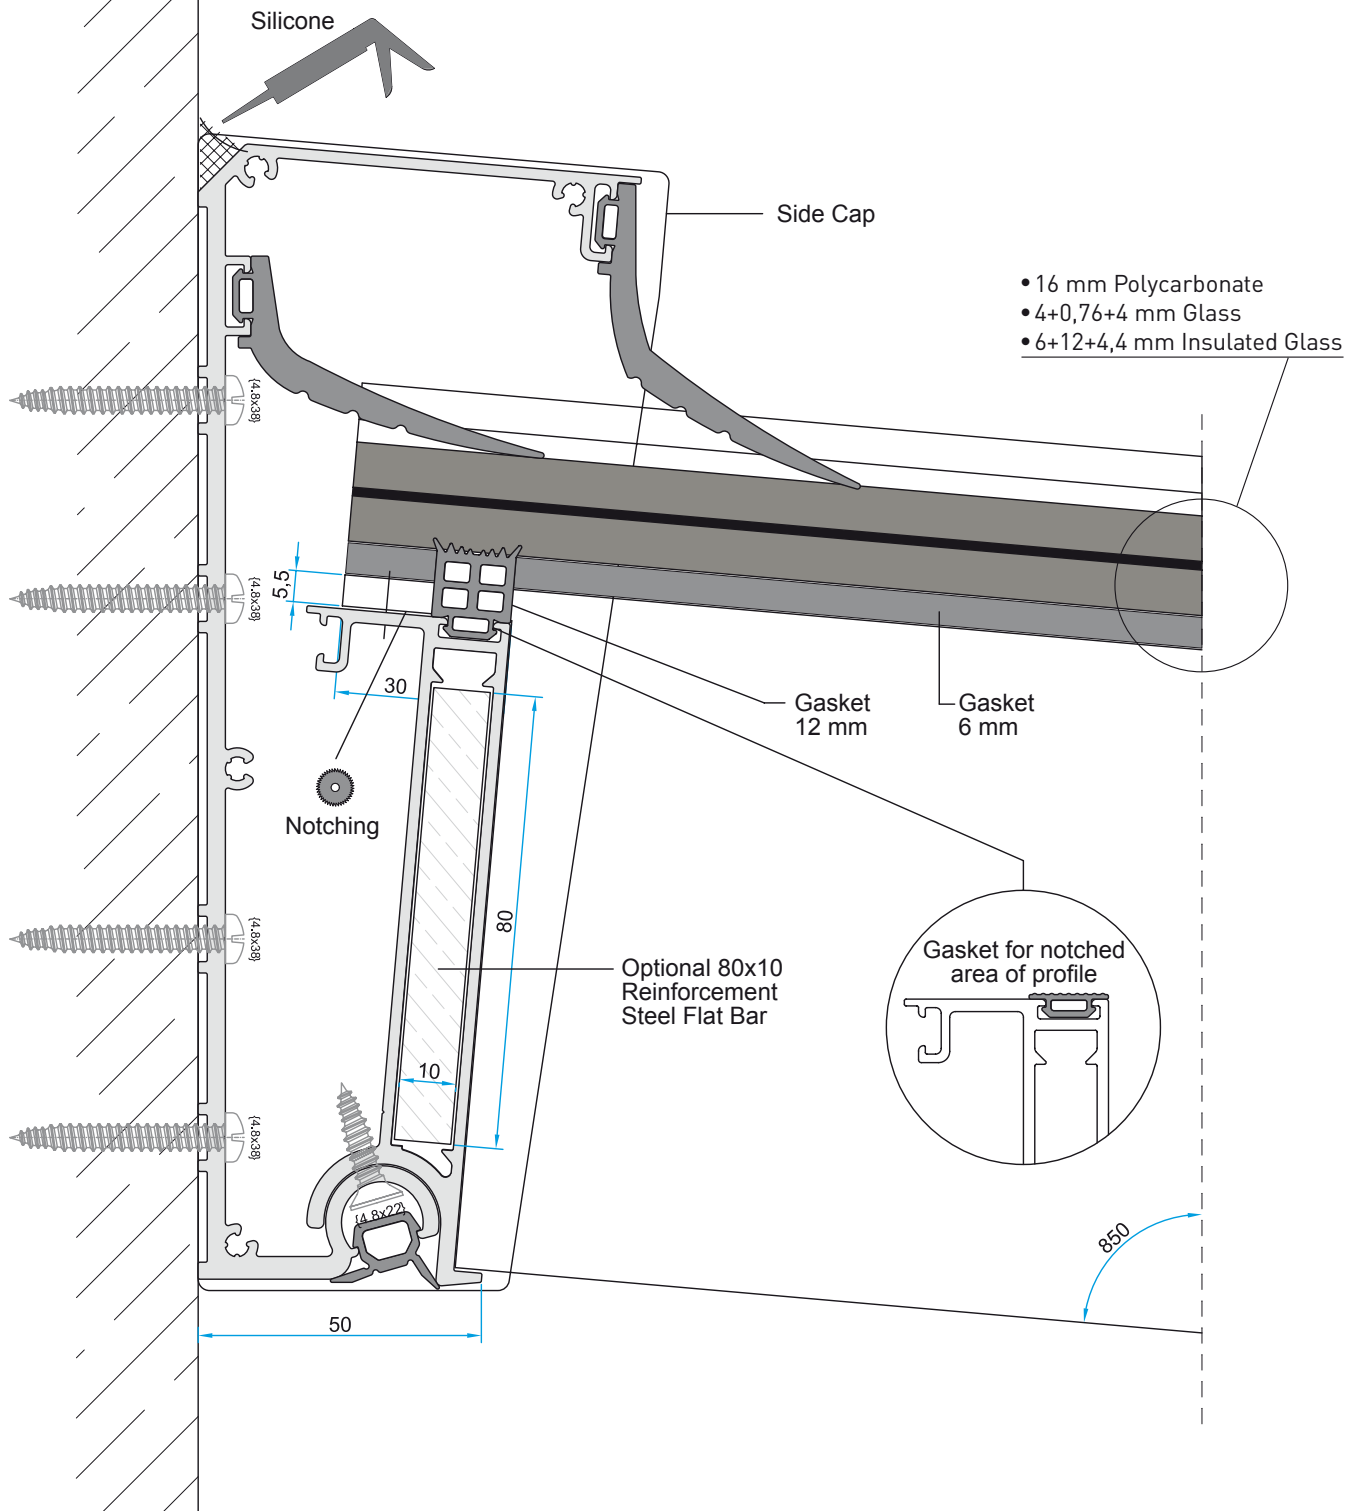

# GASKETS

	CODE	DESCRIPTION	QUANTITY IN PACKAGE
	CNT-VR12	Wall Gasket	50 m
	CNT-VR13	Top Cover Profile Gasket	200 m
	CNT-VR14	Dilatation Gasket	100 m
	CNT-VR15	Screw Hiding Gasket	200 m
	CNT-VR16	Gasket for Notched Area of Carrier Profile	200 m
	CNT-VR17	Inner Gasket Under Glass / Polycarbonate	200 m
	CNT-VR18	Gasket for Adjustable Profile	100 m

5° to 15° ANGLED  
SIENA

### WALL CONNECTION DETAIL

5° to 15° ANGLED  
SIENA

### GROOVE & DRAIN CHANNEL DETAIL

5° to 15° ANGLED  
SIENA

**ALTERNATIVE - 1**  
GLASS/POLYCARBONATE SIDE FIXING PROFILE  
WITH SCREW CONNECTION AND COVER

5° to 15° ANGLED  
SIENA

**ALTERNATIVE - 2**  
GLASS/POLYCARBONATE SIDE FIXING PROFILE  
WITH SCREW CONNECTION AND COVER