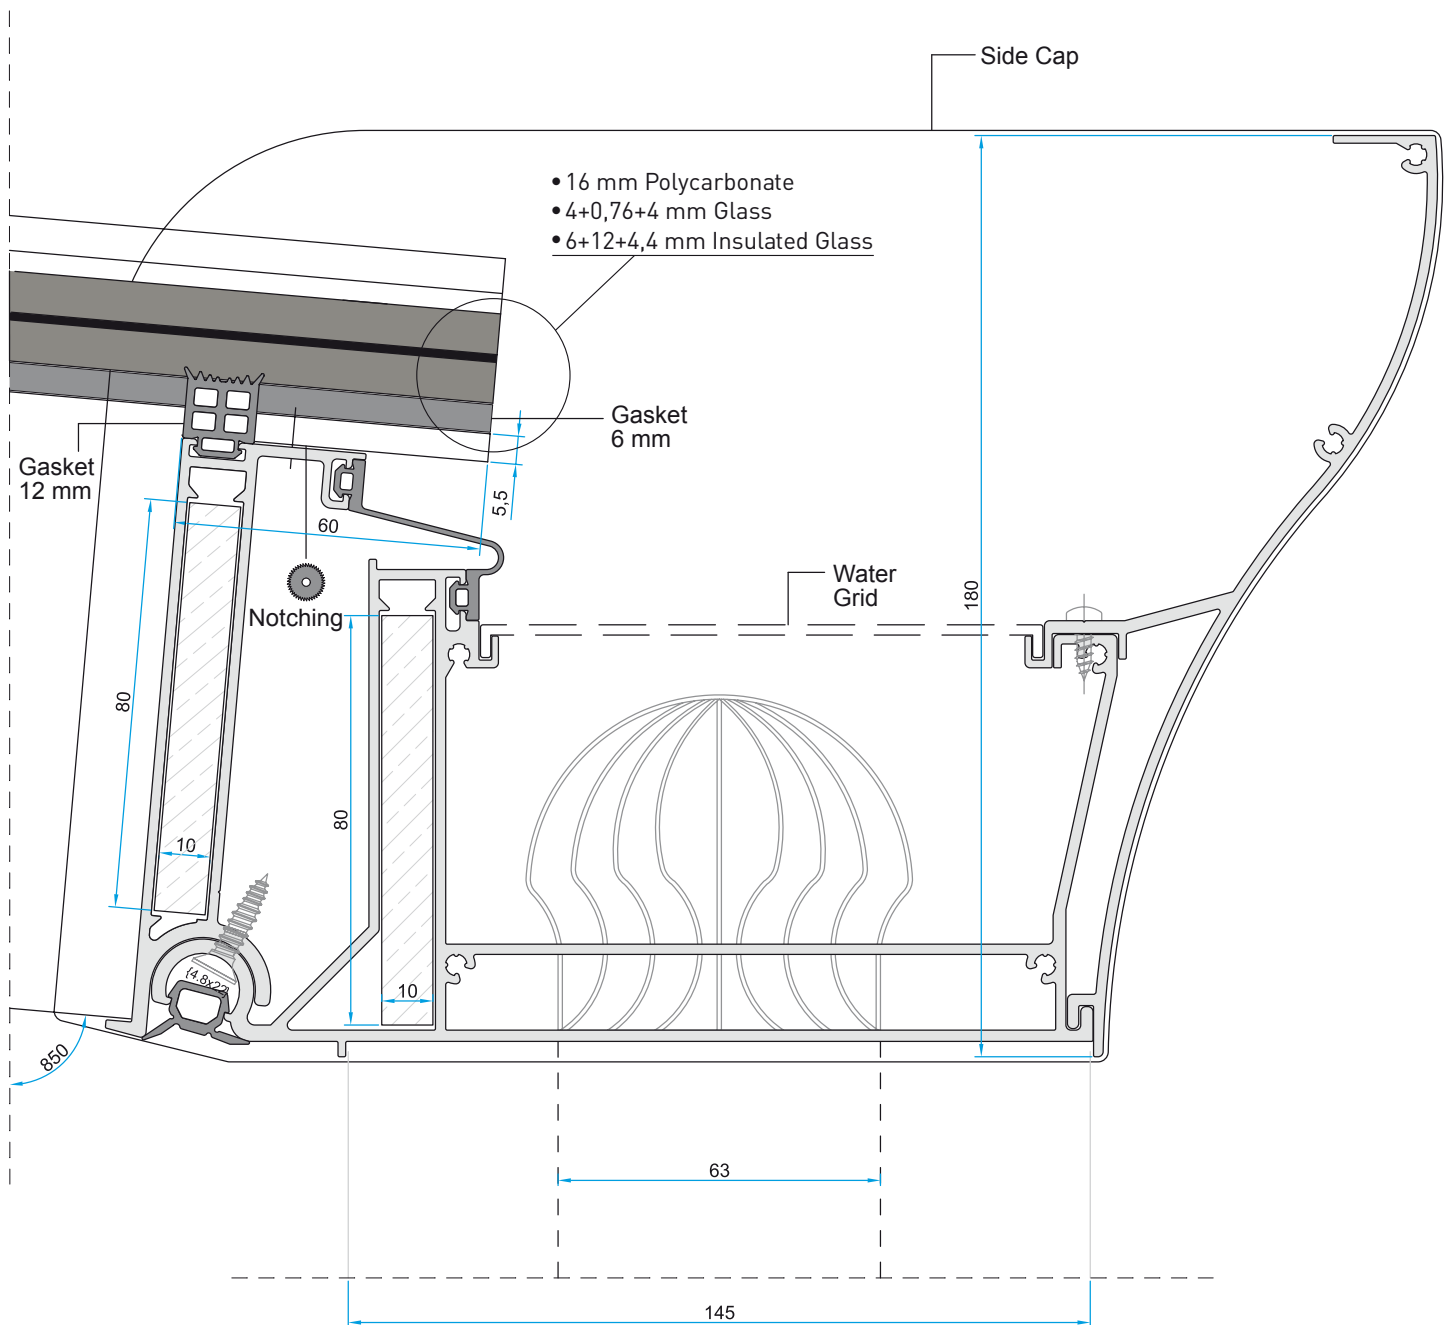

### GROOVE & DRAIN CHANNEL DETAIL

5° to 15° ANGLED  
SIENA

**ALTERNATIVE - 1**  
GLASS/POLYCARBONATE SIDE FIXING PROFILE  
WITH SCREW CONNECTION AND COVER

5° to 15° ANGLED  
SIENA

**ALTERNATIVE - 2**  
GLASS/POLYCARBONATE SIDE FIXING PROFILE  
WITH SCREW CONNECTION AND COVER

5° to 15° ANGLED  
SIENA

**ALTERNATIVE - 1**  
GLASS/POLYCARBONATE MIDDLE FIXING PROFILE  
DETAIL WITH SCREW AND COVER

5° to 15° ANGLED  
SIENA

**ALTERNATIVE - 2**  
GLASS/POLYCARBONATE MIDDLE FIXING  
PROFILE DETAIL WITH SCREW

5° to 15° ANGLED  
SIENA

**ALTERNATIVE - 3**  
CARRIER PROFILE WITH LED CHANNEL

**ALTERNATIVE - 1**

**145 X 145 mm VERTICAL CARRIER COLUMN DETAIL**

**ALTERNATIVE - 2**

**115 X 115 mm VERTICAL CARRIER COLUMN DETAIL**

5° to 15° ANGLED  
SIENA

**FRONT DECOR PROFILE ALTERNATIVE - 1**  
WAVY MODEL

5° to 15° ANGLED  
SIENA

**FRONT DECOR PROFILE ALTERNATIVE - 2**  
ANGLED MODEL

5° to 15° ANGLED  
SIENA

**FRONT DECOR PROFILE ALTERNATIVE - 3**  
**CURVED MODEL**