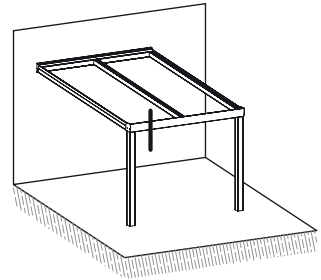

5° to 15° ANGLED
SIENA