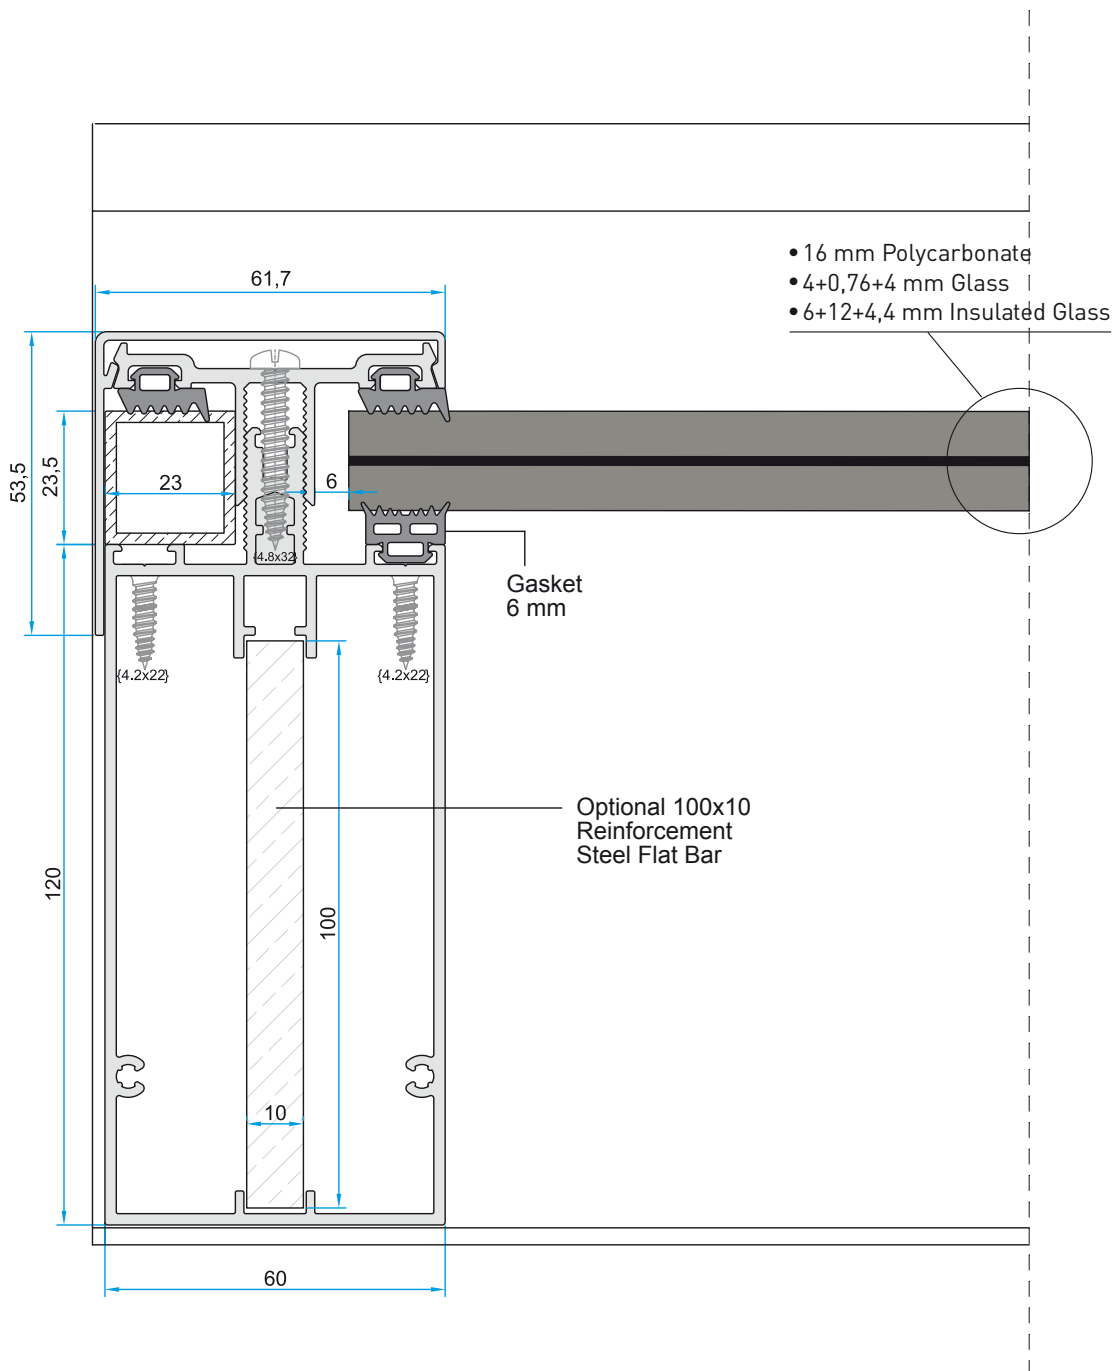

### WALL CONNECTION DETAIL

5° to 15° ANGLED  
SIENA

### GROOVE & DRAIN CHANNEL DETAIL

5° to 15° ANGLED  
SIENA

**ALTERNATIVE - 1**  
GLASS/POLYCARBONATE SIDE FIXING PROFILE  
WITH SCREW CONNECTION AND COVER

5° to 15° ANGLED  
SIENA

**ALTERNATIVE - 2**  
GLASS/POLYCARBONATE SIDE FIXING PROFILE  
WITH SCREW CONNECTION AND COVER