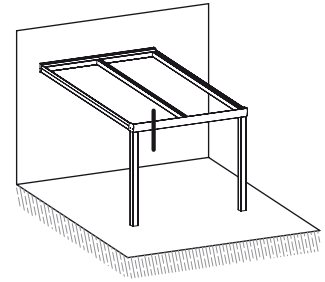

5° to 15° ANGLED
SIENA