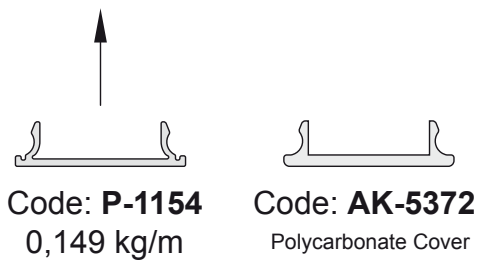

Glass (8,76 mm & 6+12+4.4 Insulated Glass Option)

Opaque Polycarbonate

Clear Polycarbonate

**PERGOLA24**

Code: **P-1152**  
2,578 kg/m

Code: **P-1153**  
2,601 kg/m

Code: **P-1155**  
0,664 kg/m

Code: **P-1156**  
0,314 kg/m