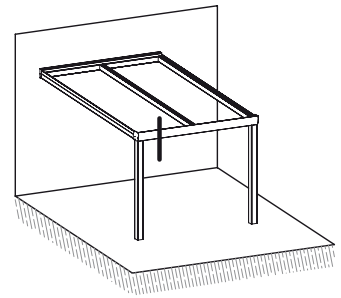

# GASKETS

	CODE	DESCRIPTION	QUANTITY IN PACKAGE
	CNT-VR12	Wall Gasket	50 m
	CNT-VR13	Top Cover Profile Gasket	200 m
	CNT-VR14	Dilatation Gasket	100 m
	CNT-VR15	Screw Hiding Gasket	200 m
	CNT-VR16	Gasket for Notched Area of Carrier Profile	200 m
	CNT-VR17	Inner Gasket Under Glass / Polycarbonate	200 m
	CNT-VR18	Gasket for Adjustable Profile	100 m

5° to 15° ANGLED  
SIENA

### WALL CONNECTION DETAIL

5° to 15° ANGLED  
SIENA