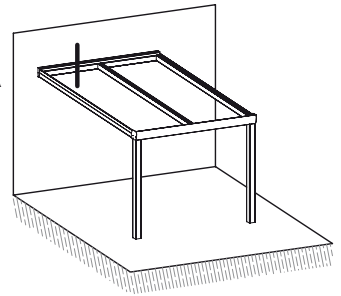

5° to 15° ANGLED
SIENA