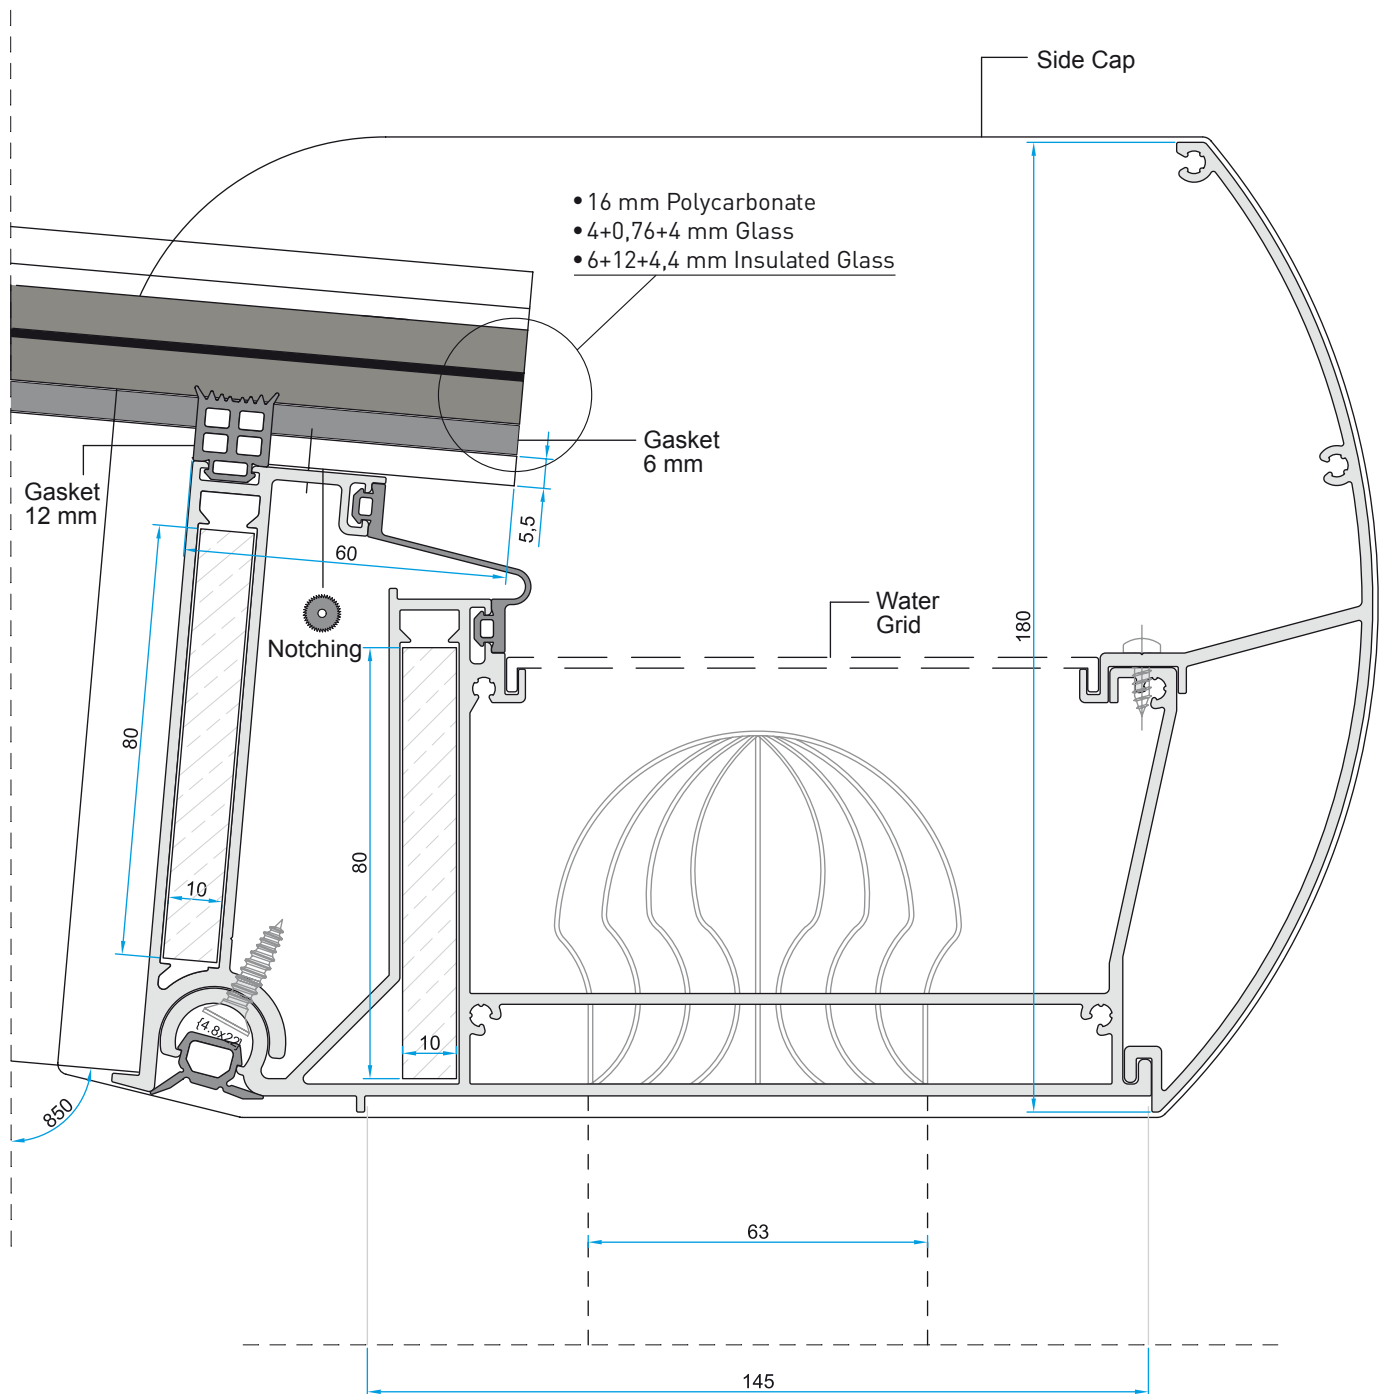

### GROOVE & DRAIN CHANNEL DETAIL

5° to 15° ANGLED  
SIENA

**ALTERNATIVE - 1**  
GLASS/POLYCARBONATE SIDE FIXING PROFILE  
WITH SCREW CONNECTION AND COVER

5° to 15° ANGLED  
SIENA

**ALTERNATIVE - 2**  
GLASS/POLYCARBONATE SIDE FIXING PROFILE  
WITH SCREW CONNECTION AND COVER

5° to 15° ANGLED  
SIENA

**ALTERNATIVE - 1**  
GLASS/POLYCARBONATE MIDDLE FIXING PROFILE  
DETAIL WITH SCREW AND COVER

5° to 15° ANGLED  
SIENA

**ALTERNATIVE - 2**  
GLASS/POLYCARBONATE MIDDLE FIXING  
PROFILE DETAIL WITH SCREW

5° to 15° ANGLED  
SIENA

**ALTERNATIVE - 3**  
CARRIER PROFILE WITH LED CHANNEL

**ALTERNATIVE - 1**

**145 X 145 mm VERTICAL CARRIER COLUMN DETAIL**

**ALTERNATIVE - 2**

**115 X 115 mm VERTICAL CARRIER COLUMN DETAIL**

5° to 15° ANGLED  
SIENA

**FRONT DECOR PROFILE ALTERNATIVE - 1**  
WAVY MODEL

5° to 15° ANGLED  
SIENA

**FRONT DECOR PROFILE ALTERNATIVE - 2**  
ANGLED MODEL

5° to 15° ANGLED  
SIENA

**FRONT DECOR PROFILE ALTERNATIVE - 3**  
**CURVED MODEL**