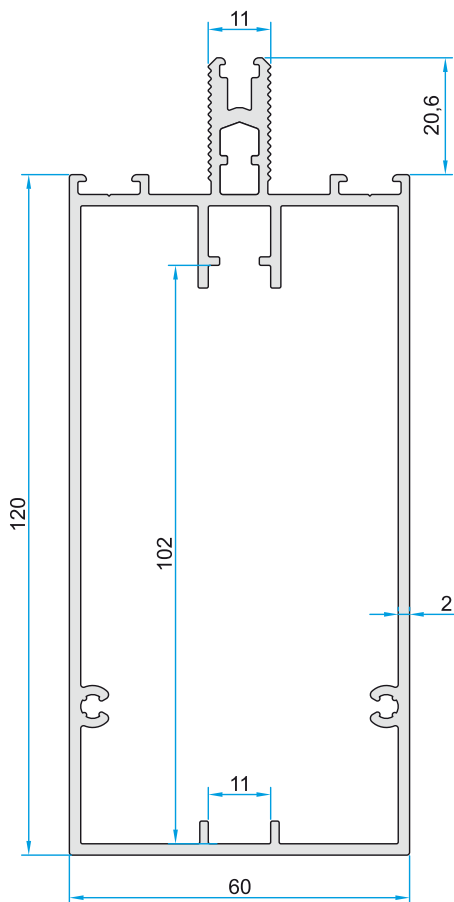

Glass (8,76 mm & 6+12+4.4 Insulated Glass Option)

Opaque Polycarbonate

Clear Polycarbonate

**PERGOLA24**

Code: **P-1152**  
2,578 kg/m

Code: **P-1153**  
2,601 kg/m

Code: **P-1155**  
0,664 kg/m

Code: **P-1156**  
0,314 kg/m