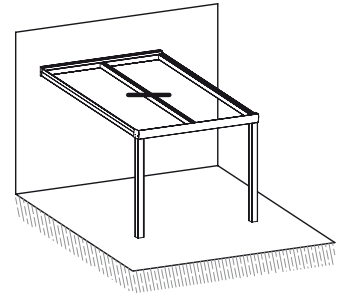

5° to 15° ANGLED
SIENA