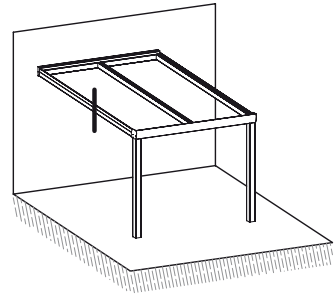

### WALL CONNECTION DETAIL

5° to 15° ANGLED  
SIENA

### GROOVE & DRAIN CHANNEL DETAIL

5° to 15° ANGLED  
SIENA

**ALTERNATIVE - 1**  
GLASS/POLYCARBONATE SIDE FIXING PROFILE  
WITH SCREW CONNECTION AND COVER

5° to 15° ANGLED  
SIENA

**ALTERNATIVE - 2**  
GLASS/POLYCARBONATE SIDE FIXING PROFILE  
WITH SCREW CONNECTION AND COVER