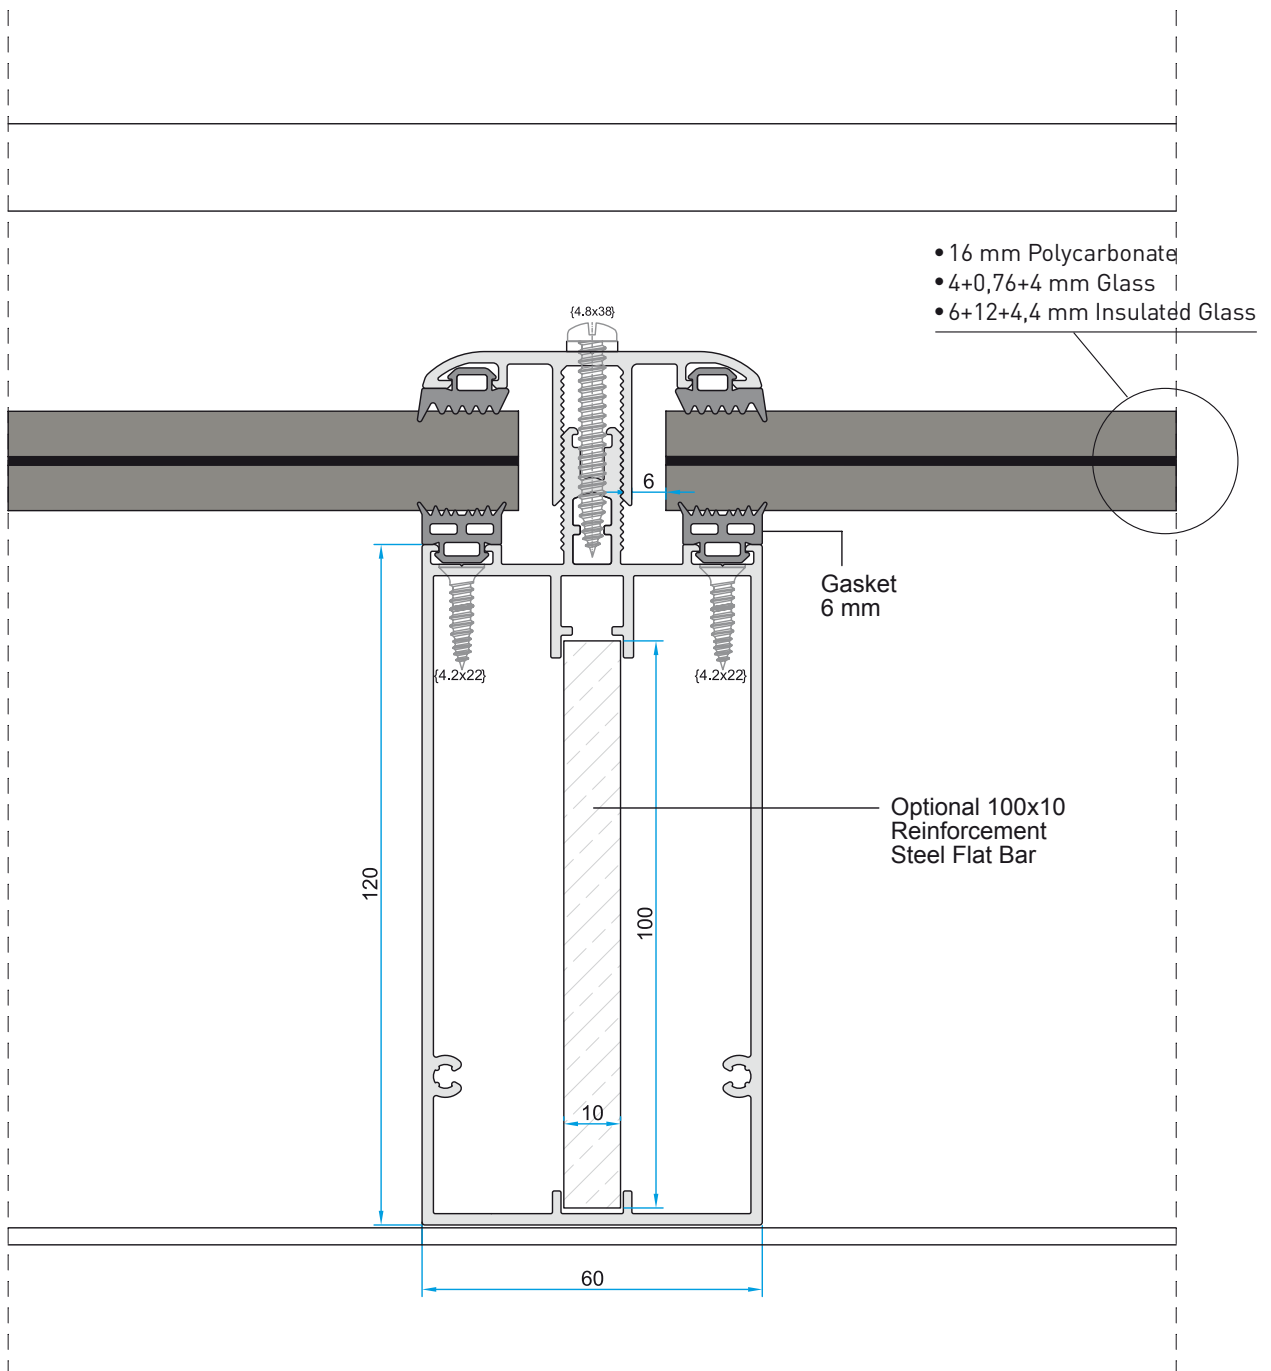

### WALL CONNECTION DETAIL

5° to 15° ANGLED  
SIENA

### GROOVE & DRAIN CHANNEL DETAIL

5° to 15° ANGLED  
SIENA

**ALTERNATIVE - 1**  
GLASS/POLYCARBONATE SIDE FIXING PROFILE  
WITH SCREW CONNECTION AND COVER

5° to 15° ANGLED  
SIENA

**ALTERNATIVE - 2**  
GLASS/POLYCARBONATE SIDE FIXING PROFILE  
WITH SCREW CONNECTION AND COVER

5° to 15° ANGLED  
SIENA

**ALTERNATIVE - 1**  
GLASS/POLYCARBONATE MIDDLE FIXING PROFILE  
DETAIL WITH SCREW AND COVER

5° to 15° ANGLED  
SIENA

**ALTERNATIVE - 2**  
GLASS/POLYCARBONATE MIDDLE FIXING  
PROFILE DETAIL WITH SCREW

5° to 15° ANGLED  
SIENA

**ALTERNATIVE - 3**  
CARRIER PROFILE WITH LED CHANNEL

**ALTERNATIVE - 1**

**145 X 145 mm VERTICAL CARRIER COLUMN DETAIL**

**ALTERNATIVE - 2**

**115 X 115 mm VERTICAL CARRIER COLUMN DETAIL**