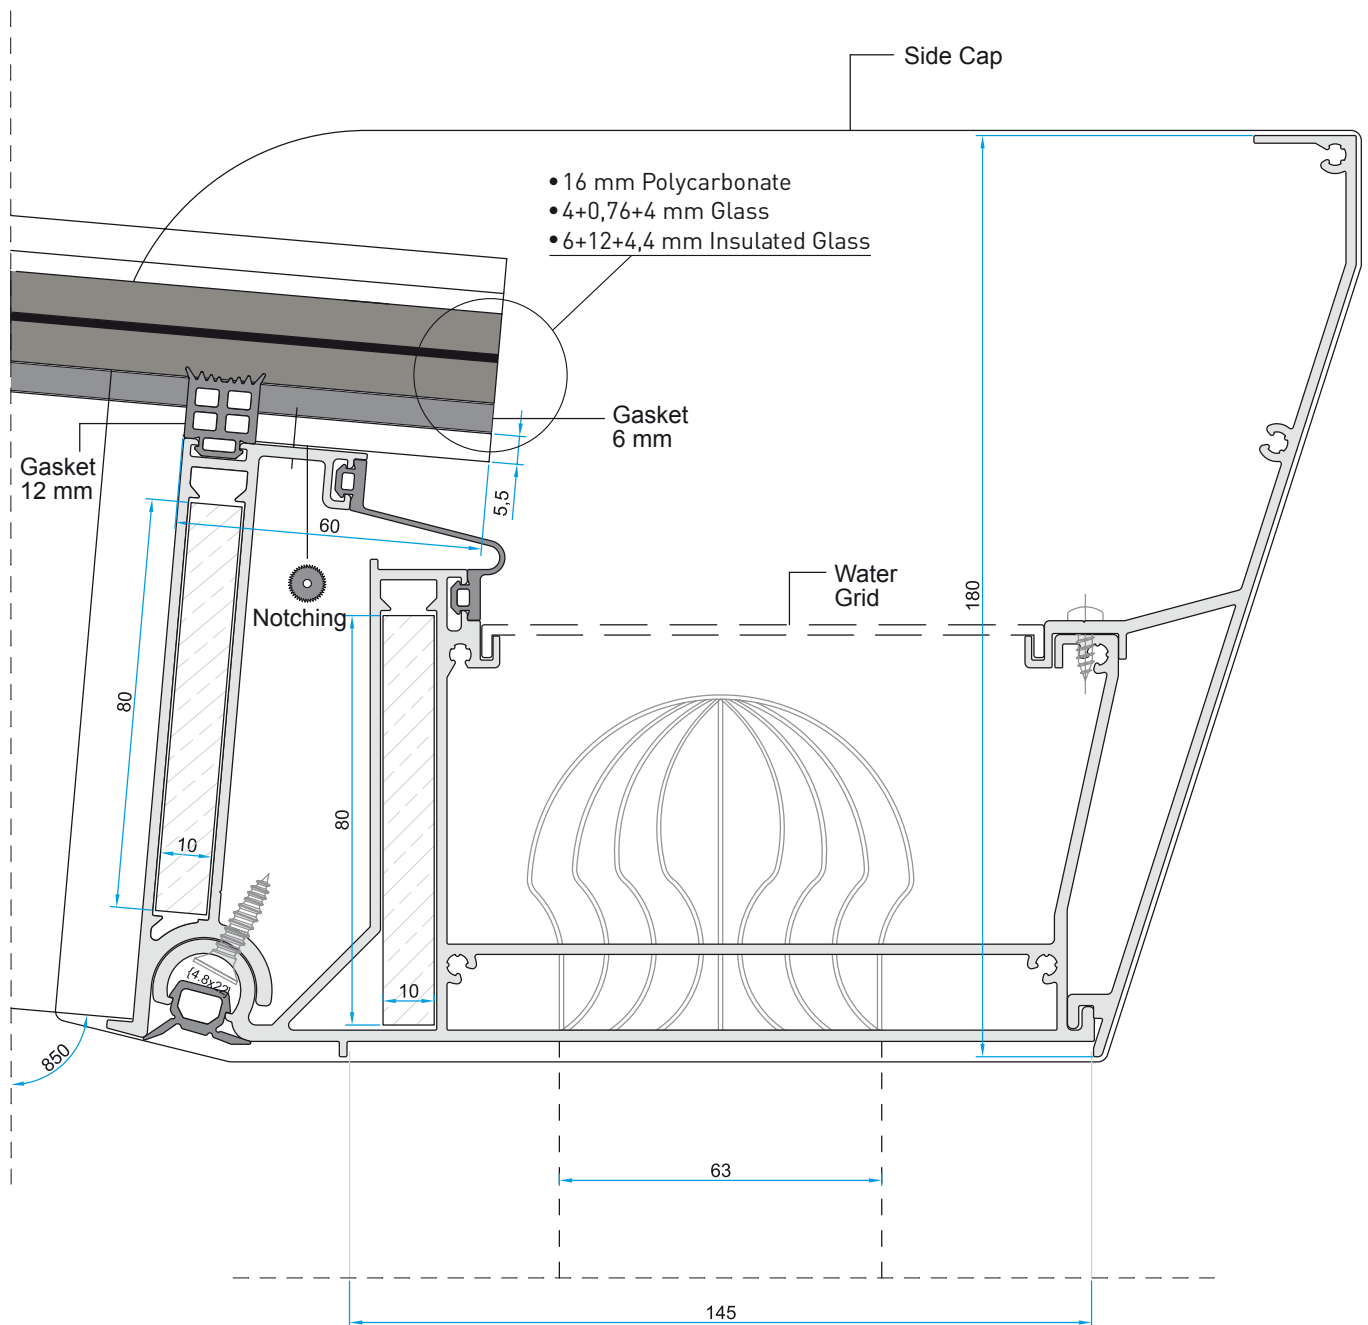

### GROOVE & DRAIN CHANNEL DETAIL

5° to 15° ANGLED  
SIENA

**ALTERNATIVE - 1**  
GLASS/POLYCARBONATE SIDE FIXING PROFILE  
WITH SCREW CONNECTION AND COVER

5° to 15° ANGLED  
SIENA

**ALTERNATIVE - 2**  
GLASS/POLYCARBONATE SIDE FIXING PROFILE  
WITH SCREW CONNECTION AND COVER

5° to 15° ANGLED  
SIENA

**ALTERNATIVE - 1**  
GLASS/POLYCARBONATE MIDDLE FIXING PROFILE  
DETAIL WITH SCREW AND COVER

5° to 15° ANGLED  
SIENA

**ALTERNATIVE - 2**  
GLASS/POLYCARBONATE MIDDLE FIXING  
PROFILE DETAIL WITH SCREW

5° to 15° ANGLED  
SIENA

**ALTERNATIVE - 3**  
CARRIER PROFILE WITH LED CHANNEL

**ALTERNATIVE - 1**

**145 X 145 mm VERTICAL CARRIER COLUMN DETAIL**

**ALTERNATIVE - 2**

**115 X 115 mm VERTICAL CARRIER COLUMN DETAIL**

5° to 15° ANGLED  
SIENA

**FRONT DECOR PROFILE ALTERNATIVE - 1**  
WAVY MODEL

5° to 15° ANGLED  
SIENA

**FRONT DECOR PROFILE ALTERNATIVE - 2**  
ANGLED MODEL

5° to 15° ANGLED  
SIENA

**FRONT DECOR PROFILE ALTERNATIVE - 3**  
**CURVED MODEL**