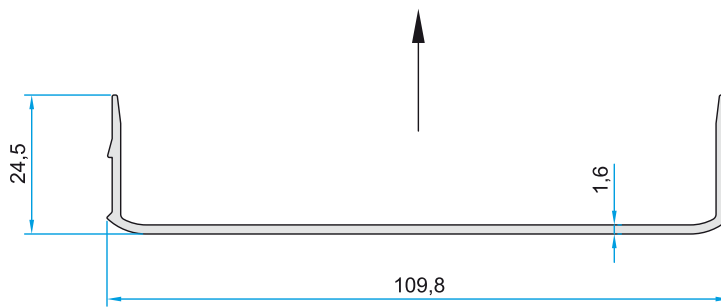

Code: **P-1161**
0,649 kg/m