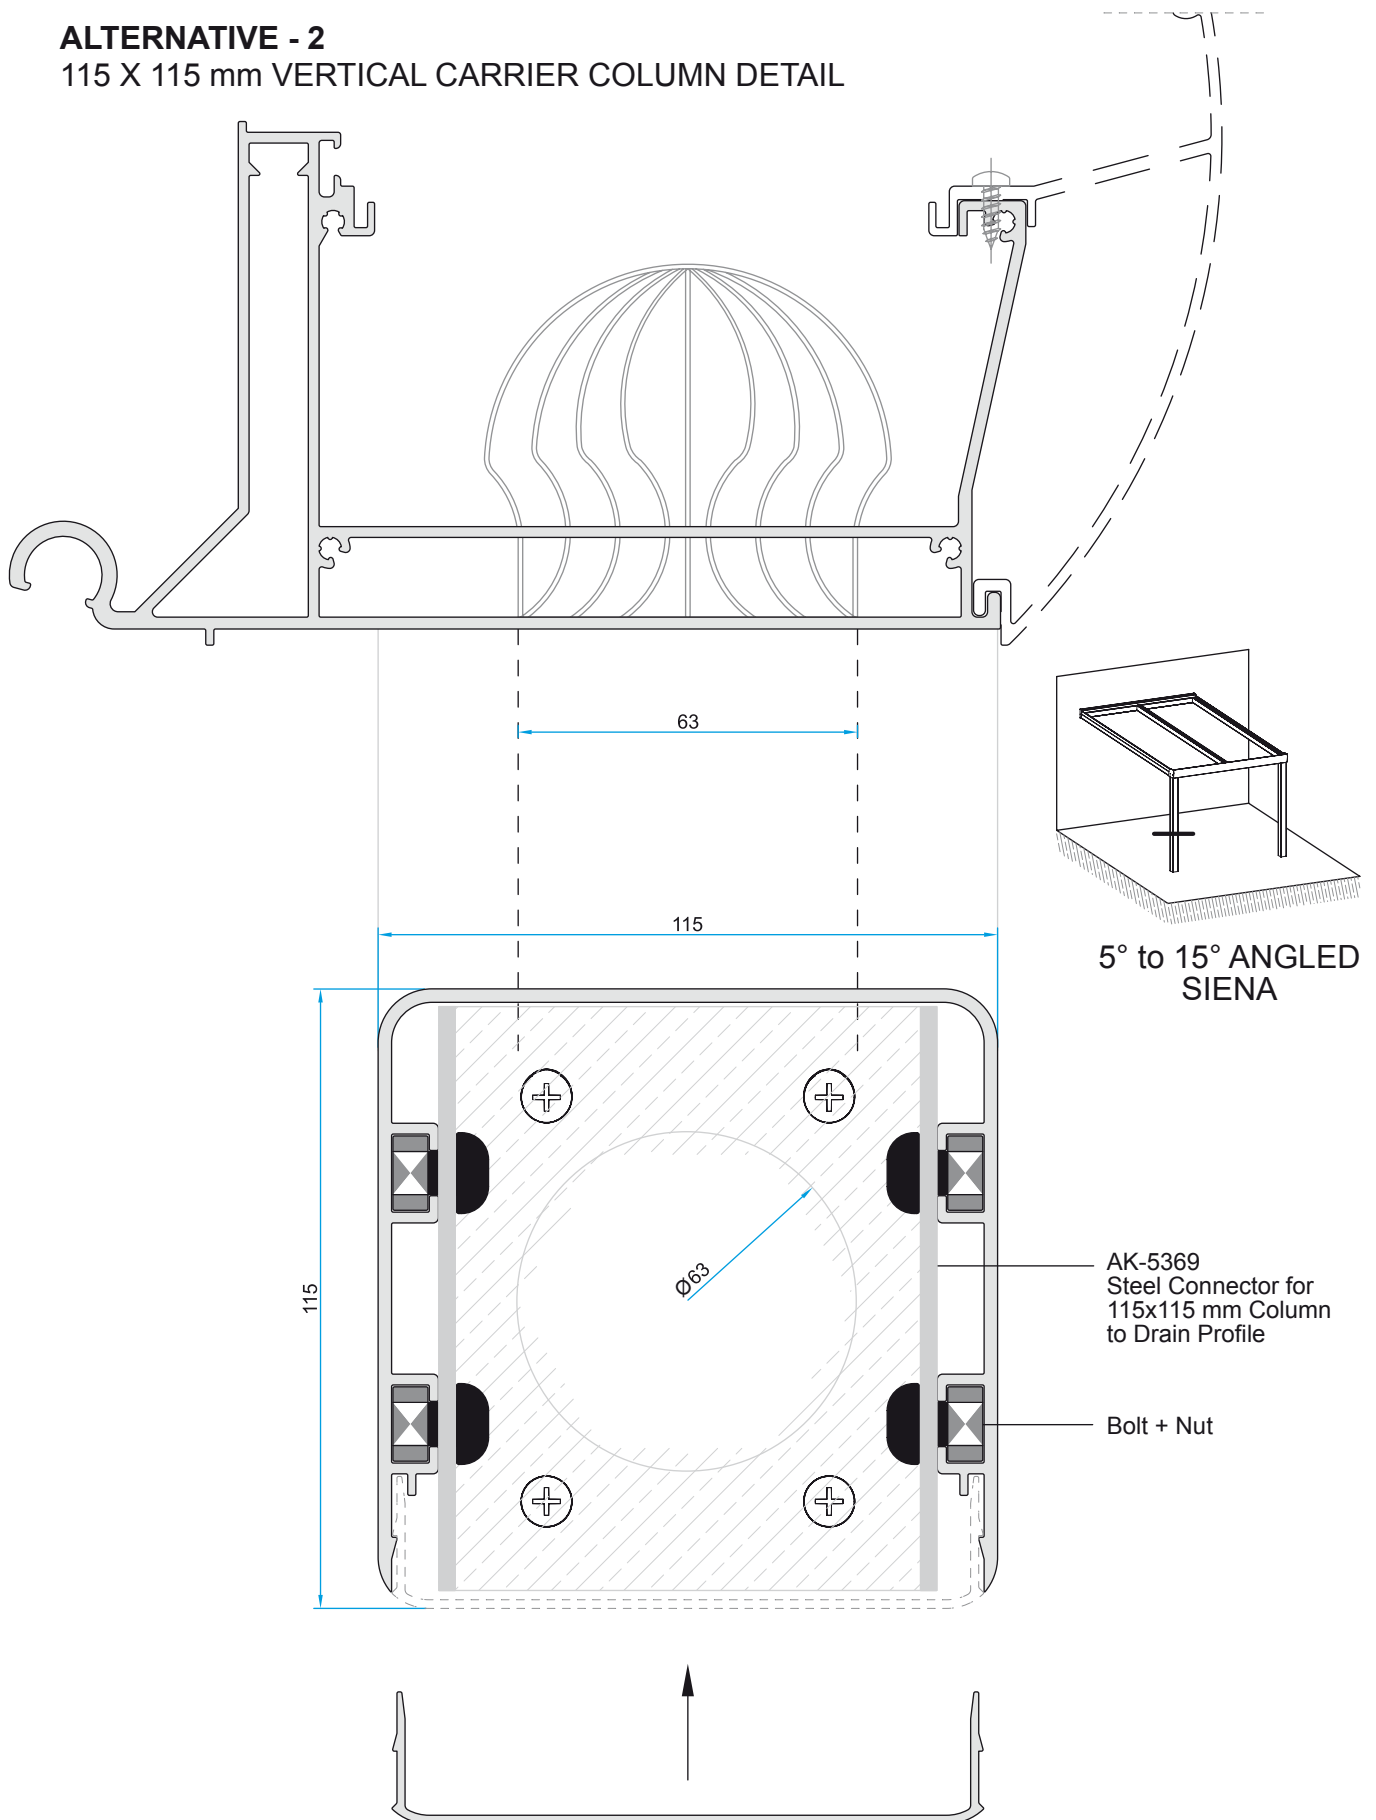

### GROOVE & DRAIN CHANNEL DETAIL

5° to 15° ANGLED  
SIENA

**ALTERNATIVE - 1**  
GLASS/POLYCARBONATE SIDE FIXING PROFILE  
WITH SCREW CONNECTION AND COVER

5° to 15° ANGLED  
SIENA

**ALTERNATIVE - 2**  
GLASS/POLYCARBONATE SIDE FIXING PROFILE  
WITH SCREW CONNECTION AND COVER

5° to 15° ANGLED  
SIENA

**ALTERNATIVE - 1**  
GLASS/POLYCARBONATE MIDDLE FIXING PROFILE  
DETAIL WITH SCREW AND COVER

5° to 15° ANGLED  
SIENA

**ALTERNATIVE - 2**  
GLASS/POLYCARBONATE MIDDLE FIXING  
PROFILE DETAIL WITH SCREW

5° to 15° ANGLED  
SIENA

**ALTERNATIVE - 3**  
CARRIER PROFILE WITH LED CHANNEL

**ALTERNATIVE - 1**

**145 X 145 mm VERTICAL CARRIER COLUMN DETAIL**

**ALTERNATIVE - 2**

**115 X 115 mm VERTICAL CARRIER COLUMN DETAIL**

5° to 15° ANGLED  
SIENA

**FRONT DECOR PROFILE ALTERNATIVE - 1**  
WAVY MODEL

5° to 15° ANGLED  
SIENA

**FRONT DECOR PROFILE ALTERNATIVE - 2**  
ANGLED MODEL

5° to 15° ANGLED  
SIENA

**FRONT DECOR PROFILE ALTERNATIVE - 3**  
**CURVED MODEL**